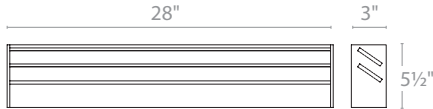

LOUVRE – model: WS-277

LED Bath & Interior Sconce

WS-27728

WS-27737

Fixture Type:

Catalog Number:

Project: _____

Location: _____