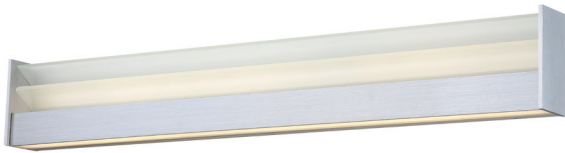

LOUVRE – model: WS-277

LED Bath & Interior Sconce

WS-27728

WS-27737

Fixture Type:

Catalog Number:

Project: _____

Location: _____

PRODUCT DESCRIPTION

Louvered architectural details have historically conveyed intrigue with a play of natural light. Adapted now as an innovative LED luminaire with a sturdy louvered glass design featuring up and down lights, the simple structure is timeless and elegant. A unique low profile format with a modern aesthetic enhances interiors in residential, commercial and hospitality environments. Yields warm ambient and flattering downward illumination and excellent color rendition for today's fine baths.

FEATURES

- ADA compliant, Low profile design
- ETL & cETL damp location listed
- Aluminum construction
- 8mm etched glass panels
- No transformer or driver required
- Full range dimming when used with compatible dimmers*
- Up & down light
- 277V option available (special order)
- 50,000 hour rated life
- Color Temp: 3000K
- CRI: 90

ORDER NUMBER

	Wattage	Voltage	LED Lumens	Delivered Lumens	Finish
WS-27728	28"	75W	120V	4960	AL <i>Brushed Aluminum</i> 
WS-27737	37"	110W		7730	

Example: **WS-27728-AL**

For 277V special order, add an "F" before the finish: **WS-27728F-AL**