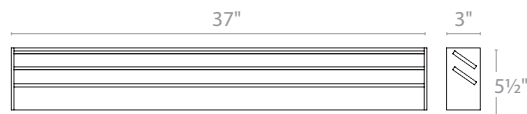

LOUVRE – model: WS-277

LED Bath & Interior Sconce

WS-27728

WS-27737

Fixture Type:

Catalog Number:

Project: _____

Location: _____