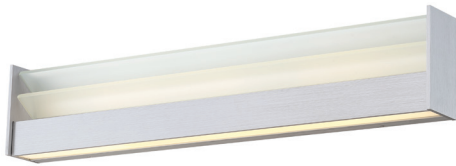

LOUVRE – model: WS-277

LED Bath & Interior Sconce

WS-27728

WS-27737

Fixture Type:

Catalog Number:

Project: _____

Location: _____

PRODUCT DESCRIPTION

Louvered architectural details have historically conveyed intrigue with a play of natural light. Adapted now as an innovative LED luminaire with a sturdy louvered glass design featuring up and down lights, the simple structure is timeless and elegant. A unique low profile format with a modern aesthetic enhances interiors in residential, commercial and hospitality environments. Yields warm ambient and flattering downward illumination and excellent color rendition for today's fine baths.

FEATURES

- ADA compliant, Low profile design
- ETL & cETL damp location listed
- Aluminum construction
- 8mm etched glass panels
- No transformer or driver required
- Full range dimming when used with compatible dimmers*
- Up & down light
- 277V option available (special order)
- 50,000 hour rated life
- Color Temp: 3000K
- CRI: 90

ORDER NUMBER

	Wattage	Voltage	LED Lumens	Delivered Lumens	Finish
WS-27728	28"	75W	120V	4960	AL <i>Brushed Aluminum</i> 
WS-27737	37"	110W		7730	

Example: **WS-27728-AL**

For 277V special order, add an "F" before the finish: **WS-27728F-AL**