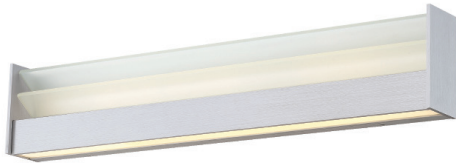

LOUVRE – model: WS-277

LED Bath & Interior Sconce

MODERN FORMS

WS-27728

WS-27737

Fixture Type:

Catalog Number:

Project: _____

Location: _____

PRODUCT DESCRIPTION

Louvered architectural details have historically conveyed intrigue with a play of natural light. Adapted now as an innovative LED luminaire with a sturdy louvered glass design featuring up and down lights, the simple structure is timeless and elegant. A unique low profile format with a modern aesthetic enhances interiors in residential, commercial and hospitality environments. Yields warm ambient and flattering downward illumination and excellent color rendition for today's fine baths.

FEATURES

- ADA compliant, Low profile design
- ETL & cETL damp location listed
- Aluminum construction
- 8mm etched glass panels
- No transformer or driver required
- Full range dimming when used with compatible dimmers*
- Up & down light
- 277V option available (special order)
- 50,000 hour rated life
- Color Temp: 3000K
- CRI: 90

SPECIFICATIONS

Construction: Aluminum and 8MM Etched glass

Light Source: High Output LED

Finish: Brushed Aluminum (AL)

Standards: ETL & cETL damp location listed. ADA compliant.

REPLACEMENT GLASS

Part#	Fixture
RPL-GLA-27737-02	WS-27737
RPL-GLA-27737-01	
RPL-GLA-27728-02	WS-27728
RPL-GLA-27728-01	