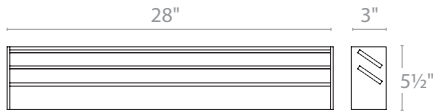

LOUVRE – model: WS-277

LED Bath & Interior Sconce

MODERN FORMS

WS-27728

WS-27737

Fixture Type:

Catalog Number:

Project: _____