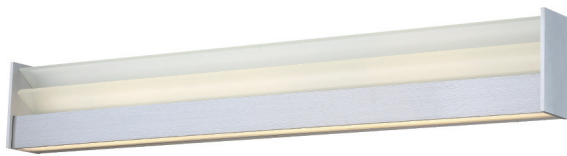

LOUVRE – model: WS-277

LED Bath & Interior Sconce

MODERN FORMS

WS-27728

WS-27737

Fixture Type:

Catalog Number:

Project: _____

Location: _____

PRODUCT DESCRIPTION

Louvered architectural details have historically conveyed intrigue with a play of natural light. Adapted now as an innovative LED luminaire with a sturdy louvered glass design featuring up and down lights, the simple structure is timeless and elegant. A unique low profile format with a modern aesthetic enhances interiors in residential, commercial and hospitality environments. Yields warm ambient and flattering downward illumination and excellent color rendition for today's fine baths.

FEATURES

- ADA compliant, Low profile design
- ETL & cETL damp location listed
- Aluminum construction
- 8mm etched glass panels
- No transformer or driver required
- Full range dimming when used with compatible dimmers*
- Up & down light
- 277V option available (special order)
- 50,000 hour rated life
- Color Temp: 3000K
- CRI: 90

SPECIFICATIONS

Construction: Aluminum and 8MM Etched glass

Light Source: High Output LED

Finish: Brushed Aluminum (AL)

Standards: ETL & cETL damp location listed. ADA compliant.

REPLACEMENT GLASS

Part#	Fixture
RPL-GLA-27737-02	WS-27737
RPL-GLA-27737-01	
RPL-GLA-27728-02	WS-27728
RPL-GLA-27728-01	