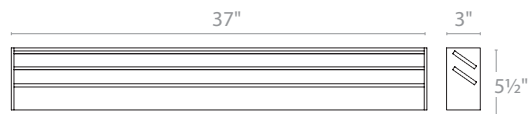

LOUVRE – model: WS-277

LED Bath & Interior Sconce

MODERN FORMS

WS-27728

WS-27737

Fixture Type:

Catalog Number:

Project: _____