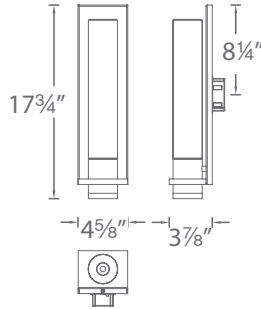

JEDI – model: WS-2818

LED Outdoor Sconce Luminaire

Fixture Type:

Catalog Number:

Project: _____

Location: _____

PRODUCT DESCRIPTION

A commanding luminaire engineered for punch. With high-tech single spot multi-chip LED light sources, the Jedi sconce provides ambient light while a hidden down light projects a narrow beam of light down the wall for design accent and safety. A cutting-edge solution for upscale homes and challenging hospitality and medical applications.

FEATURES

- ETL & cETL listed for wet locations, IP65
- Low profile design
- Sconce light and down light
- Twist lock glass for easy removal
- Replaceable LED module
- 120° beam angle
- 50,000 hour potential life
- **Color Temp: 3000K**
- **CRI: 90**

SPECIFICATIONS

Construction: Aluminum with mouth blown etched opal glass.

Power: Integral driver in luminaire. 120V input.

Light Source: High output LED.

Dimming: 0-10V: 1%-100%; ELV: 5%-100%

Mounting: Mounts directly to junction box.

Finish: Brushed Aluminum (AL), Bronze (BZ).

Standards: ETL & cETL listed. ADA compliant. Wet location. IP65

ORDER NUMBER

Model	Height	Watt	# of LEDs	LED Lumens	Photometric Lumens	Finish
WS-2818	18"	16.5W	1	835	205	AL <i>Brushed Aluminum</i> BZ <i>Bronze</i>

REPLACEMENT GLASS

Model	Fixture
RPL-GLA-2818	WS-2818

WS-2818 –

Example: **WS-2818-BZ**

modernforms.com
Phone (800) 526.2588
Fax (800) 526.2585

Headquarters/Eastern Distribution Center
44 Harbor Park Drive
Port Washington, NY 11050

Central Distribution Center
1600 Distribution Ct
Lithia Springs, GA 30122

Western Distribution Center
1750 Archibald Avenue
Ontario, CA 91760