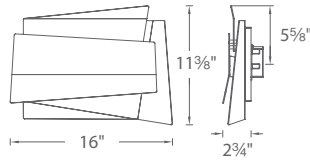

ABSTRACT – model: WS-286

LED Interior Sconce

Fixture Type:

Catalog Number:

Project: _____

Location: _____

PRODUCT DESCRIPTION

Factions of geometric shapes combine in this modern art sconce. LEDs are hidden within the folded layers to permit the light to playfully escape through the interplay of reflectance.

SPECIFICATIONS

Construction:

Light Source: High output LED.

Finish: Titanium (TT), White (WT)

Standards: ETL & cETL damp location listed. ADA compliant.

ORDER NUMBER

Model	Length	Wattage	Voltage	LED Lumens	Delivered Lumens	Finish
WS-28616	16"	30.5W	120V-220V-277V	2304	788	TT Titanium WT White