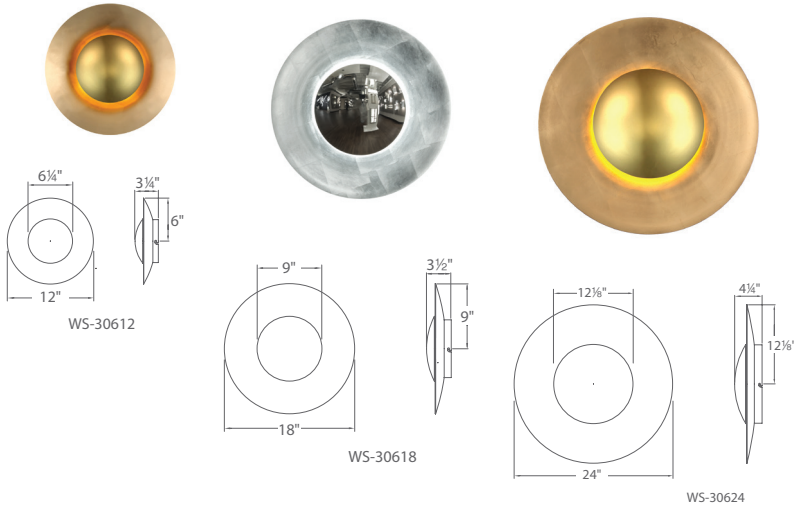

## LED Interior Sconce

Fixture Type:

Catalog Number:

Project: \_\_\_\_\_

Location: \_\_\_\_\_

### PRODUCT DESCRIPTION

A radiating spectacle of warm indirect illumination from hand applied gold leaf. Offered in three proportional sizes to design in multiples on walls or ceilings.

### FEATURES

- Place on wall as sconce or flush mounts to ceiling
- ADA compliant, low profile design available in 12" and 18" sizes
- ETL & cETL damp location listed
- Full range dimming when used with compatible dimmers\*
- Driver located in standard 4" junction box
- Universal driver (120V-220V-277V)
- 50,000 hour rated life
- Color Temp: 3000K
- CRI: 90

### ORDER NUMBER

Model	Diameter	Wattage	Voltage	LED Lumens	Delivered Lumens	Finish
<b>WS-30612</b>	12"	10.5W		787	250	<b>GL</b> Gold Leaf/Gold Plated <b>SL</b> Silver Leaf/Polished Nickel 
<b>WS-30618</b>	18"	25W	120V-220V-277V	1979	605	
<b>WS-30624</b>	24"	31W		2392	700	