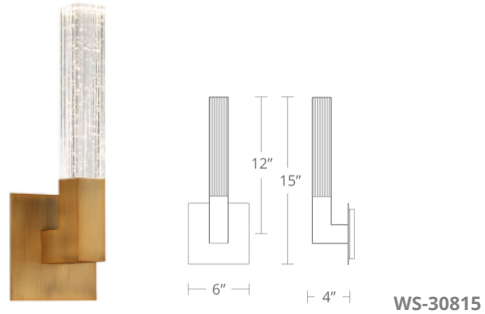

WS-30835

Fixture Type:

Catalog Number:

Project:

Location:

WS-30815

PRODUCT DESCRIPTION

In a luxe aged brass finish, Cinema makes a modern statement that's right in line with the latest trends. Painstakingly V-cut seeded crystal adds understated glamour when it fills with light sourced from high-performance LEDs. With a variety of styles in the family, Cinema creates a matching lighting environment that can pull multiple rooms together.

FEATURES

- Intricately welded for seamless look
- **Universal Driver** (120V-220V-277V) within junction box
- Color Temperature: **3500K**
- **ADA compliant**
- Dimmer: ELV
- CRI: 90
- Rated Life: 50,000 hours
- Minimum Suspension: 11, Maximum Suspension: 47

SPECIFICATIONS

Construction: V-cut K5 crystal

Light Source: High output LED

Finish: Aged Brass

Standards: ETL & cETL listed

REPLACEMENT GLASS

Part#	Fixture
RPL-GLA-30835	WS-30835
RPL-GLA-30815	WS-30815

ORDER NUMBER

Model	Wattage	Voltage	LED Lumens	Delivered Lumens	Finish
WS-30815	15" 7W	120V-277V	544	436	AB Aged Brass 
WS-30835	35" 21W		953	789	

Example: **WS-30835-AB**

modernforms.com
Phone (866) 810.6615
Fax (800) 526.2585