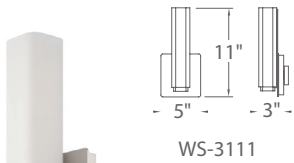

VOGUE – model: WS-31
LED Bath & Interior Sconce

MODERN FORMS

WS-3111

WS-3115

Fixture Type:

Catalog Number:

Project: _____

Location: _____

SPECIFICATIONS

Construction: Mouth blown etched opal glass

Light Source: High Output LED

Finish: Brushed Nickel (BN), Bronze (Br), Chrome (CH)

Standards: ETL & cETL damp location listed. ADA compliant.

REPLACEMENT GLASS