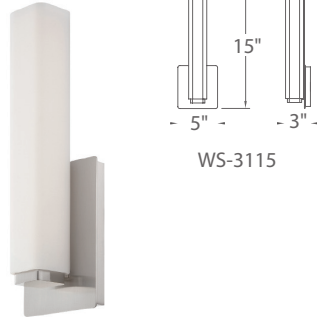

VOGUE – model: WS-31
LED Bath & Interior Sconce

MODERN FORMS

WS-3111

WS-3115

Fixture Type:

Catalog Number:

Project: _____

Location: _____

PRODUCT DESCRIPTION

What's in Vogue right now? Just some of the most powerful LEDs in the industry, along with mouth-blown etched opal glass and expertly crafted hardware. With its wide variety of sizes and luminaire options, Vogue slips into transitional, contemporary and urban industrial décor plans with ease. A modern satin brass finish joins forces with brushed nickel, bronze and chrome.

FEATURES

- ETL & cETL damp location listed
- Title 24 JA8: 2016 Compliant
- ADA compliant, low profile design
- Mouth blown etched opal glass
- Full range dimming when used with compatible dimmers*
- No transformer or driver required
- 277V option available (special order)
- Replaceable LED module
- 80,000 hour rated life
- Color Temp: 3000K (2700K / 3500K available special order)
- CRI: 90

SPECIFICATIONS

Construction: Mouth blown etched opal glass

Light Source: High Output LED

Finish: Brushed Nickel (BN), Bronze (Br), Chrome (CH)

Standards: ETL & cETL damp location listed. ADA compliant.

REPLACEMENT GLASS