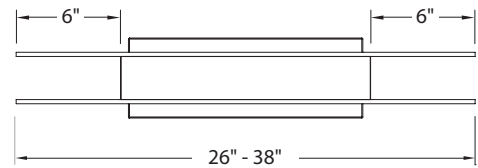

ARC- model: WS-33

LED Vanity/Sconce Luminaire

shown with optional metal light shield

Fixture Type:

Catalog Number:

Project: _____

Location: _____

PRODUCT DESCRIPTION

FEATURES

- ETL & cETL listed for damp locations
- Mount vertically or horizontally
- Optional chrome metal light shield included
- Low profile design
- Replaceable LED modules
- 277V option available (special order)
- 70,000 hour potential life
- 5 year WAC Lighting product warranty
- 120° beam angle
- Color Temp: 3000K
- CRI: 90

SPECIFICATIONS

Construction: Aluminum with clear and silk screened glass.

Power: Transformer located in outlet box. 120V input.

Light Source: High output LED.

Dimming: Dims to 10% with an electronic low voltage (ELV) dimmer.

Mounting: Mounts directly to junction box.

Finish: Chrome (CH).

Standards: ETL & cETL listed. ADA compliant.

Installation: Requires Transformer to be recessed within the junction box.

ORDER NUMBER

Model	Length	Watt	# of LEDs	LED Lumens	Photometric w/o shield	Photometric w/ shield	Finish
WS-33	26	22W	48	1250	760	490	CH Chrome
	38	38W	96	2500	1440	845	