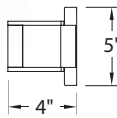

ARC- model: WS-33

LED Vanity/Sconce Luminaire

shown with optional metal light shield

Fixture Type:

Catalog Number:

Project: _____

Location: _____

PRODUCT DESCRIPTION

On the cutting edge of fine bath lighting, Arc embodies unique contemporary styling. Illuminating from three sides for maximum functional light output as a both vanity, or using the included chrome shield option to transition it into a chic powder room or home theater sconce.

FEATURES

- ETL & cETL listed for damp locations
- Mount vertically or horizontally
- Optional chrome metal light shield included
- Low profile design
- Replaceable LED modules
- 277V option available (special order)
- 70,000 hour potential life
- 5 year WAC Lighting product warranty
- 120° beam angle
- Color Temp: 3000K
- CRI: 90

SPECIFICATIONS

Construction: Aluminum with clear and silk screened glass.

Power: Transformer located in outlet box. 120V input.

Light Source: High output LED.

Dimming: Dims to 10% with an electronic low voltage (ELV) dimmer.

Mounting: Mounts directly to junction box.

Finish: Chrome (CH).

Standards: ETL & cETL listed. ADA compliant.

Installation: Requires Transformer to be recessed within the junction box.

ORDER NUMBER

Model	Length	Watt	# of LEDs	LED Lumens	Photometric w/o shield	Photometric w/ shield	Finish
WS-33	26	22W	48	1250	760	490	CH Chrome
	38	38W	96	2500	1440	845	

REPLACEMENT GLASS

Model	Fixture
RPL-GLA-3326	WS-3326
RPL-GLA-3338	WS-3338

REPLACEMENT METAL PLATE

RPL-PLA-3326-CH	WS-3326
RPL-PLA-3338-CH	WS-3338

WS-33 -

Example: **WS-3326-CH**

For 277V special order, add an "F" before the finish: **WS-3326F-CH**

modernforms.com
Phone (800) 526.2588
Fax (800) 526.2585

Headquarters/Eastern Distribution Center
44 Harbor Park Drive
Port Washington, NY 11050