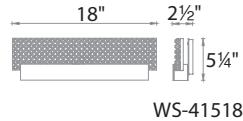

QUANTUM – model: WS-41512/41518/41528/41536

LED Bath

Fixture Type:

Catalog Number:

Project: _____

Location: _____

PRODUCT DESCRIPTION

Opulent jewelry quality crystals artfully illuminated with multipoint source LED technology for a spectacle of shimmering sparkle. Elegant design combining exquisite optic hand cut crystals with powerful LED illumination with beautiful color rendition. Ideal as a vanity luminaire for fine baths or as an elegant wall sconce in luxury hotels and fine homes. Available in four sizes.

ORDER NUMBER

Model	Length	Watt	Voltage	LED Lumens	Delivered Lumens	Finish
WS-41512	12"	22.5W	120V	1278	740	PN Polished Nickel 
WS-41518	18"	37.5W		2117	1260	
WS-41528	28"	56.5W		3498	2025	
WS-41536	36"	78.5W		4439	2790	

Example: **WS-41528-PN**

SPECIFICATIONS

Construction: Steel and aluminium construction with silk-screened glass

Light Source: High output LED.

Dimming: Dims to 10% with an electronic low voltage (ELV) dimmer.

Back Plate Dimensions:

Model	Dimension
WS-41512	9L x 4¼W x ½H
WS-41518	14L x 4¼W x ½H
WS-41528	24L x 4¼W x ½H
WS-41536	32L x 4¼W x ½H

modernforms.com
Phone (800) 526.2588
Fax (800) 526.2585

Headquarters/Eastern Distribution Center
44 Harbor Park Drive
Port Washington, NY 11050