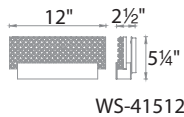

QUANTUM – model: WS-41512/41518/41528/41536

LED Bath

Fixture Type:

Catalog Number:

Project: _____

Location: _____

PRODUCT DESCRIPTION

Opulent jewelry quality crystals artfully illuminated with multipoint source LED technology for a spectacle of shimmering sparkle. Elegant design combining exquisite optic hand cut crystals with powerful LED illumination with beautiful color rendition. Ideal as a vanity luminaire for fine baths or as an elegant wall sconce in luxury hotels and fine homes. Available in four sizes.

ORDER NUMBER

Model	Length	Watt	Voltage	LED Lumens	Delivered Lumens	Finish
WS-41512	12"	22.5W	120V	1278	740	PN Polished Nickel 
WS-41518	18"	37.5W		2117	1260	
WS-41528	28"	56.5W		3498	2025	
WS-41536	36"	78.5W		4439	2790	

Example: **WS-41528-PN**

SPECIFICATIONS

Construction: Steel and aluminium construction with silk-screened glass

Light Source: High output LED.

Dimming: Dims to 10% with an electronic low voltage (ELV) dimmer.

Back Plate Dimensions:

Model	Dimension
WS-41512	9L x 4¼W x ½H
WS-41518	14L x 4¼W x ½H
WS-41528	24L x 4¼W x ½H
WS-41536	32L x 4¼W x ½H

modernforms.com
Phone (800) 526.2588
Fax (800) 526.2585

Headquarters/Eastern Distribution Center
44 Harbor Park Drive
Port Washington, NY 11050