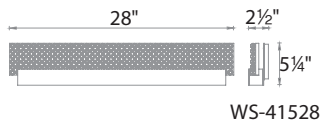

QUANTUM – model: WS-41512/41518/41528/41536

LED Bath

Fixture Type:

Catalog Number:

Project: _____

Location: _____

PRODUCT DESCRIPTION

Opulent jewelry quality crystals artfully illuminated with multipoint source LED technology for a spectacle of shimmering sparkle. Elegant design combining exquisite optic hand cut crystals with powerful LED illumination with beautiful color rendition. Ideal as a vanity luminaire for fine baths or as an elegant wall sconce in luxury hotels and fine homes. Available in four sizes.

ORDER NUMBER

Model	Length	Watt	Voltage	LED Lumens	Delivered Lumens	Finish
WS-41512	12"	22.5W	120V	1278	740	PN Polished Nickel 
WS-41518	18"	37.5W		2117	1260	
WS-41528	28"	56.5W		3498	2025	
WS-41536	36"	78.5W		4439	2790	

Example: **WS-41528-PN**

SPECIFICATIONS

Construction: Steel and aluminium construction with silk-screened glass

Light Source: High output LED.

Dimming: Dims to 10% with an electronic low voltage (ELV) dimmer.

Back Plate Dimensions:

Model	Dimension
WS-41512	9L x 4¼W x ½H
WS-41518	14L x 4¼W x ½H
WS-41528	24L x 4¼W x ½H
WS-41536	32L x 4¼W x ½H

modernforms.com
Phone (800) 526.2588
Fax (800) 526.2585

Headquarters/Eastern Distribution Center
44 Harbor Park Drive
Port Washington, NY 11050