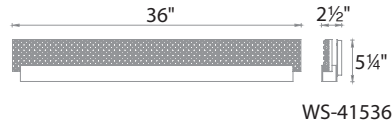

QUANTUM – model: WS-41512/41518/41528/41536

LED Bath

Fixture Type:

Catalog Number:

Project: _____

Location: _____

PRODUCT DESCRIPTION

Opulent jewelry quality crystals artfully illuminated with multipoint source LED technology for a spectacle of shimmering sparkle. Elegant design combining exquisite optic hand cut crystals with powerful LED illumination with beautiful color rendition. Ideal as a vanity luminaire for fine baths or as an elegant wall sconce in luxury hotels and fine homes. Available in four sizes.

ORDER NUMBER

Model	Length	Watt	Voltage	LED Lumens	Delivered Lumens	Finish
WS-41512	12"	22.5W	120V	1278	740	PN Polished Nickel 
WS-41518	18"	37.5W		2117	1260	
WS-41528	28"	56.5W		3498	2025	
WS-41536	36"	78.5W		4439	2790	

Example: **WS-41528-PN**

SPECIFICATIONS

Construction: Steel and aluminium construction with silk-screened glass

Light Source: High output LED.

Dimming: Dims to 10% with an electronic low voltage (ELV) dimmer.

Mounting: Mounts directly to junction box.

Finish: Polished Nickel (PN)

Standards: ETL & cETL damp location listed. ADA compliant.

REPLACEMENT GLASS

Model	Fixture
RPL-GLA-41512-01	WS-41512
RPL-GLA-41518-01	WS-41518
RPL-GLA-41528-01	WS-41528
RPL-GLA-41536-01	WS-41536