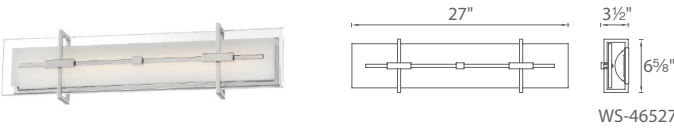

SEISMIC – model: WS-465

LED Bath & Interior Sconce

MODERN FORMS

WS-46518

WS-46527

WS-46537

Fixture Type:

Catalog Number:

Project: _____

Location: _____

PRODUCT DESCRIPTION

Classic architectural styling and flattering light intersect in this open grid structure with an etched white glass layer. Accented with braces and struts in an elaborate design. Mounts vertically or horizontally as a vanity light in baths or as a wall sconce in corridors. Polished stainless steel construction makes Seismic a durable complement to polished hardware in seaside dwellings.

FEATURES

- ADA compliant, low profile design
- ETL & cETL damp location listed
- Polished stainless steel materia (304 stainless steel)
- Full range dimming when used with compatible dimmers*
- No transformer or driver required
- 277V option available (special order)
- 80,000 hour rated life
- Color Temp: 3000K
- CRI: 90

SPECIFICATIONS

Construction:

Light Source: High Output LED

Finish: Polished Stainless Steel (SS)

Standards: ETL & cETL damp location listed. ADA compliant.

REPLACEMENT GLASS

Part#	Fixture
RPL-GLA-46537-02	WS-46537
RPL-GLA-46537-01	
RPL-GLA-46527-02	WS-46527
RPL-GLA-46527-01	
RPL-GLA-46518-02	WS-46518
RPL-GLA-46518-01	