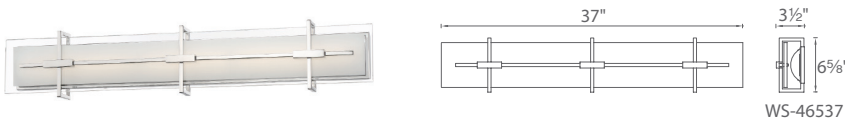

SEISMIC – model: WS-465

LED Bath & Interior Sconce

MODERN FORMS

WS-46518

WS-46527

WS-46537

Fixture Type:

Catalog Number:

Project: _____

Location: _____

PRODUCT DESCRIPTION

Classic architectural styling and flattering light intersect in this open grid structure with an etched white glass layer. Accented with braces and struts in an elaborate design. Mounts vertically or horizontally as a vanity light in baths or as a wall sconce in corridors. Polished stainless steel construction makes Seismic a durable complement to polished hardware in seaside dwellings.

FEATURES

- ADA compliant, low profile design
- ETL & cETL damp location listed
- Polished stainless steel materia (304 stainless steel)
- Full range dimming when used with compatible dimmers*
- No transformer or driver required
- 277V option available (special order)
- 80,000 hour rated life
- Color Temp: 3000K
- CRI: 90

SPECIFICATIONS

Construction:

Light Source: High Output LED

Finish: Polished Stainless Steel (SS)

Standards: ETL & cETL damp location listed. ADA compliant.

REPLACEMENT GLASS

Part#	Fixture
RPL-GLA-46537-02	WS-46537
RPL-GLA-46537-01	
RPL-GLA-46527-02	WS-46527
RPL-GLA-46527-01	
RPL-GLA-46518-02	WS-46518
RPL-GLA-46518-01	