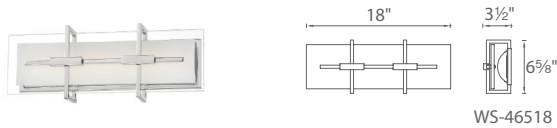

SEISMIC – model: WS-465

LED Bath & Interior Sconce

MODERN FORMS

WS-46518

WS-46527

WS-46537

Fixture Type:

Catalog Number:

Project: _____

Location: _____

PRODUCT DESCRIPTION

Classic architectural styling and flattering light intersect in this open grid structure with an etched white glass layer. Accented with braces and struts in an elaborate design. Mounts vertically or horizontally as a vanity light in baths or as a wall sconce in corridors. Polished stainless steel construction makes Seismic a durable complement to polished hardware in seaside dwellings.

FEATURES

- ADA compliant, low profile design
- ETL & cETL damp location listed
- Polished stainless steel materia (304 stainless steel)
- Full range dimming when used with compatible dimmers*
- No transformer or driver required
- 277V option available (special order)
- 80,000 hour rated life
- Color Temp: 3000K
- CRI: 90

SPECIFICATIONS

Construction:

Light Source: High Output LED

Finish: Polished Stainless Steel (SS)

Standards: ETL & cETL damp location listed. ADA compliant.

REPLACEMENT GLASS

Part#	Fixture
RPL-GLA-46537-02	WS-46537
RPL-GLA-46537-01	
RPL-GLA-46527-02	WS-46527
RPL-GLA-46527-01	
RPL-GLA-46518-02	WS-46518
RPL-GLA-46518-01	