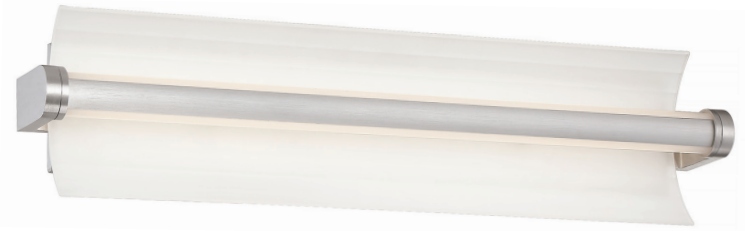

ARKO – model: WS-505

LED Vanity

MODERN FORMS

Fixture Type:

Catalog Number:

Project: _____

Location: _____

PRODUCT DESCRIPTION

Light is reflected off of a corrugated optic white glass extrusion for a decorative wash of indirect illumination. Alternatively rotate the cylindrical light source for powerful direct illumination when used in front of a mirror as a task light. Arko easily offers two looks and two lighting scenes. Use as a wall sconce or in a bath.

FEATURES

- Mount vertically or horizontally
- ADA compliant, low profile design
- Rotate lighting element for direct or indirect illumination
- Co-Extruded clear and white duplex acrylic cylinder
- Textured super white borosilicate glass
- ETL & cETL damp location listed
- CEC Title 24 Compliant
- Full range dimming when used with compatible dimmers*
- Driver located in outlet box
- Universal driver (120V-220V-277V)
- 75,000 hour rated life
- Color Temp: 3500K
- CRI: 90

Construction: Co-Extruded clear and white duplex acrylic cylinder, textured super white borosilicate glass

Light Source: High output LED.

Finish: Brushed Aluminum (AL)

Standards: ETL & cETL damp location listed. ADA compliant.