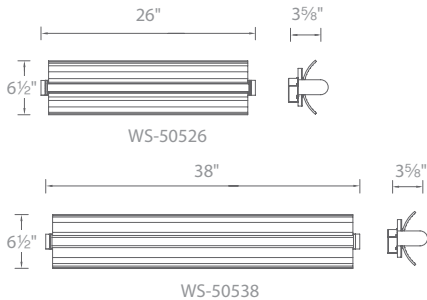

ARKO – model: WS-505

LED Vanity

MODERN FORMS

Fixture Type:

Catalog Number:

Project: _____

Location: _____

PRODUCT DESCRIPTION

Light is reflected off of a corrugated optic white glass extrusion for a decorative wash of indirect illumination. Alternatively rotate the cylindrical light source for powerful direct illumination when used in front of a mirror as a task light. Arko easily offers two looks and two lighting scenes. Use as a wall sconce or in a bath.

FEATURES

- Mount vertically or horizontally
- ADA compliant, low profile design
- Rotate lighting element for direct or indirect illumination
- Co-Extruded clear and white duplex acrylic cylinder
- Textured super white borosilicate glass
- ETL & cETL damp location listed
- CEC Title 24 Compliant
- Full range dimming when used with compatible dimmers*
- Driver located in outlet box
- Universal driver (120V-220V-277V)
- 75,000 hour rated life
- Color Temp: 3500K
- CRI: 90

ORDER NUMBER

Model	Length	Wattage	Voltage	LED Lumens	Delivered Lumens	Finish
WS-50526	26"	20W	120V-220V-277V	1725	1350	AL Brushed Aluminum 
WS-50538	38"	30W		2560	1950	

Example: **WS-50526-AL**

SPECIFICATIONS