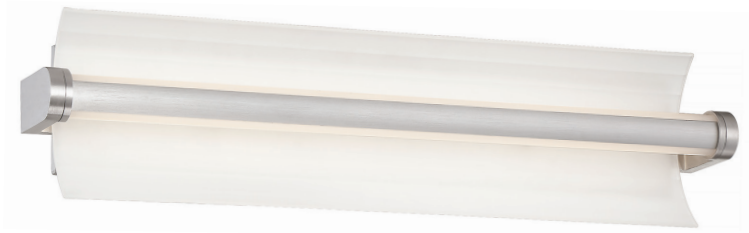

ARKO – model: WS-505

LED Vanity

Fixture Type:

Catalog Number:

Project: _____

Location: _____