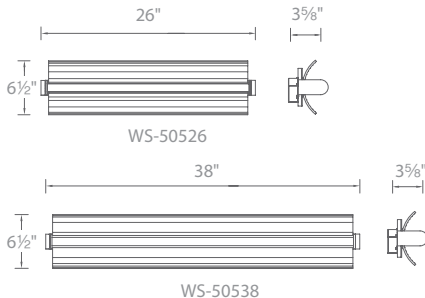

### PRODUCT DESCRIPTION

Light is reflected off of a corrugated optic white glass extrusion for a decorative wash of indirect illumination. Alternatively rotate the cylindrical light source for powerful direct illumination when used in front of a mirror as a task light. Arko easily offers two looks and two lighting scenes. Use as a wall sconce or in a bath.

### FEATURES

- Mount vertically or horizontally
- ADA compliant, low profile design
- Rotate lighting element for direct or indirect illumination
- Co-Extruded clear and white duplex acrylic cylinder
- Textured super white borosilicate glass
- ETL & cETL damp location listed
- Full range dimming when used with compatible dimmers
- Driver located in outlet box
- Universal driver (120V-220V-277V)
- 75,000 hour rated life
- Color Temp: 3500K
- CRI: 90

### ORDER NUMBER

Model	Length	Wattage	Voltage	LED Lumens	Delivered Lumens	Finish
<b>WS-50526</b>	26"	20W	120V-220V-277V	1725	1350	<b>AL</b> Brushed Aluminum 
<b>WS-50538</b>	38"	30W		2560	1950	

Example: **WS-50526-AL**