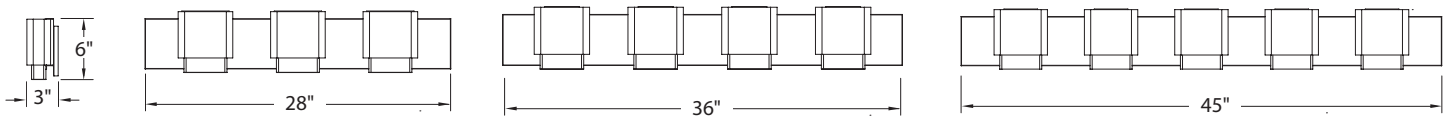

FUSION – model: WS-60

LED Vanity

Fixture Type:

Catalog Number:

Project: _____

Location: _____

PRODUCT DESCRIPTION

An elegant LED bath light design, mouth blown opal glass shades accented with art glass, hand formed with 13th century craftsmanship. Quality illumination from the most advanced lighting technology engineered for color distribution, superior brightness, and dimming control.

SPECIFICATIONS

Construction: Steel construction with mouth blown etched glass

Light Source: High output LED

Dimming: Dims to 10% with an electronic low voltage (ELV) dimmer

Mounting: Mounts directly to junction box

Finish: Brushed Nickel (BN)

ORDER NUMBER

Model	Width	# of Lights	Watt	Voltage	LED Lumens	Delivered Lumens	Finish
WS-60	28	28" 3 Lights	32W	120V	2490	1025	BN Brushed Nickel
	36	36" 4 Lights	42W	120V	3320	1955	
	45	45" 5 Lights	52W	120V	4150	2515	