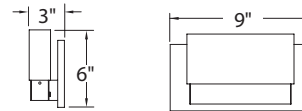

PRODUCT DESCRIPTION

The brilliance of frozen ice. LEDs sparkle and shimmer mesmerizingly through weighty blocks of Piastra glass. One, two, three and four light configurations are offered for luxury baths and powder rooms all available with the ultimate range of dimming controllability.

FEATURES

- ADA compliant, low profile design
- ETL & cETL listed for damp locations
- Luminaire may be rotated 180° when mounting
- Replaceable LED module
- No transformer or driver required
- **80,000 hour rated life**
- **Color Temp: 3000K**
- **CRI: 90**

SPECIFICATIONS

Construction: Steel construction with Piastra glass

Light Source: High output LED

Dimming: Dims to 10% with an electronic low voltage (ELV) dimmer

Mounting: Mounts directly to junction box

Finish: Chrome (CH)

ORDER NUMBER

Model	Width	# of Lights	Watt	Voltage	LED Lumens	Delivered Lumens	Finish
WS-65	09	9"	1 light	14W	1230	525	CH Chrome
	19	19"	2 lights	29W	2465	1100	
	28	28"	3 lights	44W	3695	1820	
	37	37"	4 lights	61W	4925	2285	

REPLACEMENT GLASS

Inner glass	Outer glass	Fixture
RPL-GLA-6509-01	RPL-GLA-6509-02	WS-6509
		WS-6519
		WS-6528
		WS-6537