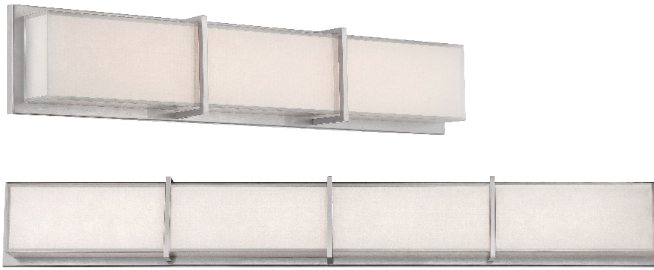

BAHN – model: WS-68

LED Vanity / Sconce Luminaire

MODERN FORMS

Fixture Type:

Catalog Number:

Project: _____

Location: _____

PRODUCT DESCRIPTION

Clean minimalism with Euro styling and advanced technology. Straight lines and homogenous surfaces are tailored with German precision and incorporated seamlessly with the latest in LED thinking. Flattering illumination from full spectrum LEDs. Horizontal and vertical configurations for a wide variety of settings.

FEATURES

- Mounted vertically or horizontally
- ADA compliant, low profile design
- ETL & cETL listed for damp locations
- Replaceable LED module
- No transformer or driver required
- **80,000 hour rated life**
- **Color Temp: 3000K**
- **CRI: 90**

SPECIFICATIONS

Construction: Steel with white ceramic-screened mitered glass

Light Source: High output LED

Dimming: Dims to 10% with an electronic low voltage (ELV) dimmer

Mounting: Mounts directly to junction box