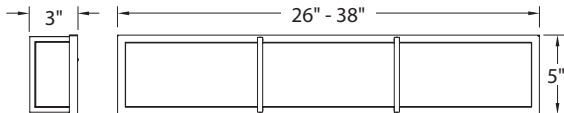

BAHN – model: WS-68

LED Vanity / Sconce Luminaire

MODERN FORMS

Fixture Type:

Catalog Number:

Project: _____

Location: _____

PRODUCT DESCRIPTION

Clean minimalism with Euro styling and advanced technology. Straight lines and homogenous surfaces are tailored with German precision and incorporated seamlessly with the latest in LED thinking. Flattering illumination from full spectrum LEDs. Horizontal and vertical configurations for a wide variety of settings.

FEATURES

- Mounted vertically or horizontally
- ADA compliant, low profile design
- ETL & cETL listed for damp locations
- Replaceable LED module
- No transformer or driver required
- **80,000 hour rated life**
- **Color Temp: 3000K**
- **CRI: 90**

SPECIFICATIONS

Construction: Steel with white ceramic-screened mitered glass

Light Source: High output LED

Dimming: Dims to 10% with an electronic low voltage (ELV) dimmer

Mounting: Mounts directly to junction box

Finish: Brushed Nickel (BN)

ORDER NUMBER

Model	Width	Watt	Voltage	LED Lumens	Delivered Lumens	Finish	
WS-68	26	26"	38W	120V	3230	1440	BN <i>Brushed Nickel</i>
	38	38"	58W	120V	4845	1815	

REPLACEMENT GLASS

Part#	Fixture
RPL-GLA-6826	WS-6826
RPL-GLA-6838	WS-6838

WS-68 - **BN**

Example: **WS-6838-BN**

wacighting.com
Phone (800) 526.2588
Fax (800) 526.2585

Headquarters/Eastern Distribution Center
44 Harbor Park Drive
Port Washington, NY 11050

Central Distribution Center
1600 Distribution Ct
Lithia Springs, GA 30122

Western Distribution Center
1750 Archibald Avenue
Ontario, CA 91760