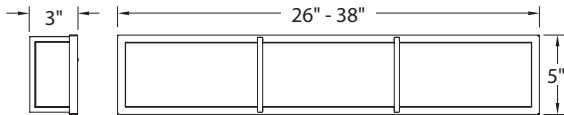

BAHN – model: WS-68

LED Vanity / Sconce Luminaire

Fixture Type:

Catalog Number:

Project: _____

Location: _____

PRODUCT DESCRIPTION

Clean minimalism with Euro styling and advanced technology. Straight lines and homogenous surfaces are tailored with German precision and incorporated seamlessly with the latest in LED thinking. Flattering illumination from full spectrum LEDs. Horizontal and vertical configurations for a wide variety of settings.

FEATURES

- Mounted vertically or horizontally
- ADA compliant, low profile design
- ETL & cETL listed for damp locations
- Replaceable LED module
- No transformer or driver required
- **80,000 hour rated life**
- **Color Temp: 3000K**
- **CRI: 90**

SPECIFICATIONS

Construction: Steel with white ceramic-screened mitered glass

Light Source: High output LED

Dimming: Dims to 10% with an electronic low voltage (ELV) dimmer

Mounting: Mounts directly to junction box

Finish: Brushed Nickel (BN)

ORDER NUMBER

Model	Width	Watt	Voltage	LED Lumens	Delivered Lumens	Finish	
WS-68	26	26"	38W	120V	3230	1440	BN <i>Brushed Nickel</i>
	38	38"	58W	120V	4845	1815	

REPLACEMENT GLASS

Model	Fixture
RPL-GLA-6826	WS-6826
	WS-6838

WS-68 - **BN**

Example: **WS-6838-BN**

wacighting.com
Phone (800) 526.2588
Fax (800) 526.2585

Headquarters/Eastern Distribution Center
44 Harbor Park Drive
Port Washington, NY 11050

Central Distribution Center
1600 Distribution Ct
Lithia Springs, GA 30122

Western Distribution Center
1750 Archibald Avenue
Ontario, CA 91760