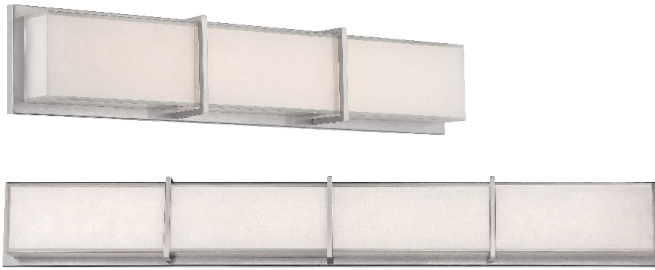

BAHN – model: WS-68

LED Vanity / Sconce Luminaire

Fixture Type:

Catalog Number:

Project: _____

Location: _____

PRODUCT DESCRIPTION

Clean minimalism with Euro styling and advanced technology. Straight lines and homogenous surfaces are tailored with German precision and incorporated seamlessly with the latest in LED thinking. Flattering illumination from full spectrum LEDs. Horizontal and vertical configurations for a wide variety of settings.

FEATURES

- Mounted vertically or horizontally
- ADA compliant, low profile design
- ETL & cETL listed for damp locations
- Replaceable LED module
- No transformer or driver required
- **80,000 hour rated life**
- **Color Temp: 3000K**
- **CRI: 90**

SPECIFICATIONS

Construction: Steel with white ceramic-screened mitered glass

Light Source: High output LED

Dimming: Dims to 10% with an electronic low voltage (ELV) dimmer

Mounting: Mounts directly to junction box

Finish: Brushed Nickel (BN)

ORDER NUMBER

Model	Width	Watt	Voltage	LED Lumens	Delivered Lumens	Finish	
WS-68	26	26"	38W	120V	3230	1440	BN <i>Brushed Nickel</i>
	38	38"	58W	120V	4845	1815	

REPLACEMENT GLASS