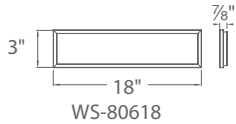

PRODUCT DESCRIPTION

A sliver of light illuminates a dressing room, bath or corridor with a soft, flattering glow. This slim and shallow design with crisp edges and a brushed aluminum frame simply modernizes any decor.

FEATURES

- Advanced Edge Lit Technology
- Mount vertically, horizontally, or on ceiling
- ADA compliant, low profile design
- ETL & cETL damp location listed
- CEC Title 24 Compliant
- Listed for use in closets
- Full range dimming when used with compatible dimmers*
- Transformer located in outlet box
- Conversion plate for 4" J box included
- 277V option available special order
- 85,000 hour rated life
- Color Temp: 3000K
- CRI: 90

ORDER NUMBER

Model	Length	Wattage	Voltage	LED Lumens	Delivered Lumens	Finish
WS-80618	18"	13W		1129	378	AL Brushed Aluminum
WS-80624	24"	19W	120V	1504	537	
WS-80636	36"	25W		1860	780	

Example: **WS-80618-AL**

For 277V special order, add an "F" before the finish: **WS-80624F-AL**

SPECIFICATIONS

Construction: ???.

Light Source: High output LED.

Finish: Brushed Aluminum (AL).

Standards: ETL & cETL damp location listed. ADA compliant. CEC Title 24.

modernforms.com
Phone (800) 526.2588
Fax (800) 526.2585

Headquarters/Eastern Distribution Center
44 Harbor Park Drive
Port Washington, NY 11050

Central Distribution Center
1600 Distribution Ct
Lithia Springs, GA 30122

Western Distribution Center
1750 Archibald Avenue
Ontario, CA 91760