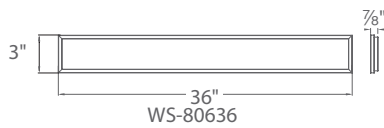

PRODUCT DESCRIPTION

A sliver of light illuminates a dressing room, bath or corridor with a soft, flattering glow. This slim and shallow design with crisp edges and a brushed aluminum frame simply modernizes any decor.

FEATURES

- Advanced Edge Lit Technology
- Mount vertically, horizontally, or on ceiling
- ADA compliant, low profile design
- ETL & cETL damp location listed
- CEC Title 24 Compliant
- Listed for use in closets
- Full range dimming when used with compatible dimmers*
- Transformer located in outlet box
- Conversion plate for 4" J box included
- 277V option available special order
- 85,000 hour rated life
- Color Temp: 3000K
- CRI: 90

ORDER NUMBER

Model	Length	Wattage	Voltage	LED Lumens	Delivered Lumens	Finish
WS-80618	18"	13W		1129	378	AL Brushed Aluminum
WS-80624	24"	19W	120V	1504	537	
WS-80636	36"	25W		1860	780	

Example: **WS-80618-AL**

For 277V special order, add an "F" before the finish: **WS-80624F-AL**

SPECIFICATIONS

Construction: ???.

Light Source: High output LED.

Finish: Brushed Aluminum (AL).

Standards: ETL & cETL damp location listed. ADA compliant. CEC Title 24.

modernforms.com
Phone (800) 526.2588
Fax (800) 526.2585

Headquarters/Eastern Distribution Center
44 Harbor Park Drive
Port Washington, NY 11050

Central Distribution Center
1600 Distribution Ct
Lithia Springs, GA 30122

Western Distribution Center
1750 Archibald Avenue
Ontario, CA 91760