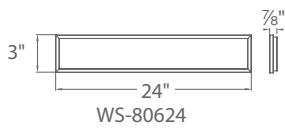

PRODUCT DESCRIPTION

A sliver of light illuminates a dressing room, bath or corridor with a soft, flattering glow. This slim and shallow design with crisp edges and a brushed aluminum frame simply modernizes any decor.

FEATURES

- Advanced Edge Lit Technology
- Mount vertically, horizontally, or on ceiling
- ADA compliant, low profile design
- ETL & cETL damp location listed
- CEC Title 24 Compliant
- Listed for use in closets
- Full range dimming when used with compatible dimmers*
- Transformer located in outlet box
- Conversion plate for 4" J box included
- 277V option available special order
- 85,000 hour rated life
- Color Temp: 3000K
- CRI: 90

ORDER NUMBER

Model	Length	Wattage	Voltage	LED Lumens	Delivered Lumens	Finish
WS-80618	18"	13W		1129	378	AL Brushed Aluminum
WS-80624	24"	19W	120V	1504	537	
WS-80636	36"	25W		1860	780	

Example: **WS-80618-AL**

For 277V special order, add an "F" before the finish: **WS-80624F-AL**

SPECIFICATIONS

Construction: ???.

Light Source: High output LED.

Finish: Brushed Aluminum (AL).

Standards: ETL & cETL damp location listed. ADA compliant. CEC Title 24.

modernforms.com
Phone (800) 526.2588
Fax (800) 526.2585

Headquarters/Eastern Distribution Center
44 Harbor Park Drive
Port Washington, NY 11050

Central Distribution Center
1600 Distribution Ct
Lithia Springs, GA 30122

Western Distribution Center
1750 Archibald Avenue
Ontario, CA 91760