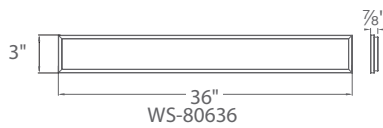

PRODUCT DESCRIPTION

A sliver of light illuminates a dressing room, bath or corridor with a soft, flattering glow. This slim and shallow design with crisp edges and a brushed aluminum frame simply modernizes any decor.

FEATURES

- Advanced Edge Lit Technology
- Mount vertically, horizontally, or on ceiling
- ADA compliant, low profile design
- ETL & cETL damp location listed
- Listed for use in closets
- Full range dimming when used with compatible dimmers
- Transformer located in outlet box
- Conversion plate for 4" J box included
- 277V option available special order
- 85,000 hour rated life
- Color Temp: 3000K
- CRI: 90

ORDER NUMBER

Model	Length	Wattage	Voltage	LED Lumens	Delivered Lumens	Finish
WS-80618	18"	13W		1129	378	AL <i>Brushed Aluminum</i>
WS-80624	24"	19W	120V	1504	537	
WS-80636	36"	25W		1860	780	

Example: **WS-80618-AL**

For 277V special order, add an "F" before the finish: **WS-80624F-AL**

modernforms.com
Phone (800) 526.2588
Fax (800) 526.2585

Headquarters/Eastern Distribution Center
44 Harbor Park Drive
Port Washington, NY 11050

Central Distribution Center
1600 Distribution Ct
Lithia Springs, GA 30122

Western Distribution Center
1750 Archibald Avenue
Ontario, CA 91760