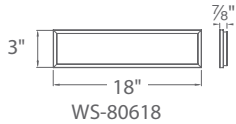

PRODUCT DESCRIPTION

A sliver of light illuminates a dressing room, bath or corridor with a soft, flattering glow. This slim and shallow design with crisp edges and a brushed aluminum frame simply modernizes any decor.

FEATURES

- Advanced Edge Lit Technology
- Mount vertically, horizontally, or on ceiling
- ADA compliant, low profile design
- ETL & cETL damp location listed
- Listed for use in closets
- Full range dimming when used with compatible dimmers
- Transformer located in outlet box
- Conversion plate for 4" J box included
- 277V option available special order
- 85,000 hour rated life
- Color Temp: 3000K
- CRI: 90

ORDER NUMBER

Model	Length	Wattage	Voltage	LED Lumens	Delivered Lumens	Finish
WS-80618	18"	13W		1129	378	AL <i>Brushed Aluminum</i>
WS-80624	24"	19W	120V	1504	537	
WS-80636	36"	25W		1860	780	

Example: **WS-80618-AL**

For 277V special order, add an "F" before the finish: **WS-80624F-AL**

modernforms.com
Phone (800) 526.2588
Fax (800) 526.2585

Headquarters/Eastern Distribution Center
44 Harbor Park Drive
Port Washington, NY 11050

Central Distribution Center
1600 Distribution Ct
Lithia Springs, GA 30122

Western Distribution Center
1750 Archibald Avenue
Ontario, CA 91760