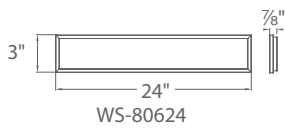

PRODUCT DESCRIPTION

A sliver of light illuminates a dressing room, bath or corridor with a soft, flattering glow. This slim and shallow design with crisp edges and a brushed aluminum frame simply modernizes any decor.

FEATURES

- Advanced Edge Lit Technology
- Mount vertically, horizontally, or on ceiling
- ADA compliant, low profile design
- ETL & cETL damp location listed
- Listed for use in closets
- Full range dimming when used with compatible dimmers
- Transformer located in outlet box
- Conversion plate for 4" J box included
- 277V option available special order
- 85,000 hour rated life
- Color Temp: 3000K
- CRI: 90

ORDER NUMBER

Model	Length	Wattage	Voltage	LED Lumens	Delivered Lumens	Finish
WS-80618	18"	13W		1129	378	AL <i>Brushed Aluminum</i>
WS-80624	24"	19W	120V	1504	537	
WS-80636	36"	25W		1860	780	

Example: **WS-80618-AL**

For 277V special order, add an "F" before the finish: **WS-80624F-AL**

modernforms.com
Phone (800) 526.2588
Fax (800) 526.2585

Headquarters/Eastern Distribution Center
44 Harbor Park Drive
Port Washington, NY 11050

Central Distribution Center
1600 Distribution Ct
Lithia Springs, GA 30122

Western Distribution Center
1750 Archibald Avenue
Ontario, CA 91760