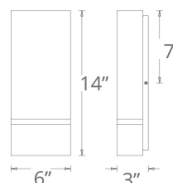

WS-80814

PRODUCT DESCRIPTION

Dark walnut wood and mitered glass suggest a subtle influence of art deco, but this luxe design is unequivocally modern with highly efficient, cutting-edge LED modules that produce outstanding illumination. Excellent as a task light in luxury bath—both horizontally over a vanity or vertically as a sconce—Vigo also works well in restaurants, hospitals and hotels because its clean, sophisticated form adapts almost anywhere.

FEATURES

- Can be mounted vertically or horizontally
- No transformer or driver needed
- **Title 24 Compliant**
- ADA Compliant
- Dimmer: ELV
- CRI: 90
- Color Temperature: 3000K
- Rated Life: 54,000 hours
- 277V option available (special order)

SPECIFICATIONS

Construction: Dark Walnut wood veneer, Hand-crafted mitered glass diffuser

Light Source: High output LED

Finish: Dark Walnut

Standards: ETL & cETL listed

REPLACEMENT GLASS

Part#	Fixture
RPL-GLA-80838	<i>WS-80838</i>
RPL-GLA-80827	<i>WS-80827</i>
RPL-GLA-80814	<i>WS-80814</i>

ORDER NUMBER

Model	Wattage	Voltage	LED Lumens	Delivered Lumens	Finish
WS-80814	14" 25W		2012	1398	DW Dark Walnut
WS-80827	27" 35W	120V	2932	2079	
WS-80838	38" 53W		4561	3153	

Example: **WS-80827-DW**

For 277V special order add an "F" before the finish: **WS-80827F-DW**

modernforms.com
Phone (866) 810.6615
Fax (800) 526.2585

Headquarters/Eastern Distribution Center
44 Harbor Park Drive
Port Washington, NY 11050

Central Distribution Center
1600 Distribution Ct
Lithia Springs, GA 30122

Western Distribution Center
1750 Archibald Avenue
Ontario, CA 91760