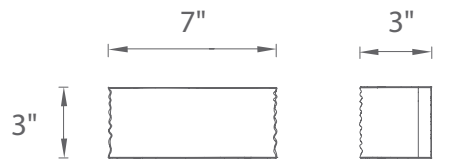

RUSH – model: WS-836

LED Interior Sconce

Fixture Type:

Catalog Number:

Project: _____

Location: _____

PRODUCT DESCRIPTION

Sensuous ripples dance with delight on this interior wall sconce. Generous uplight and downlight provide ambiance for a more intimate setting.

SPECIFICATIONS

Construction:

Light Source: High output LED.

Finish: Polished Nickel (PN)

Standards: ETL & cETL damp location listed. ADA compliant.

ORDER NUMBER

Model	Length	Wattage	Voltage	LED Lumens	Delivered Lumens	Finish
WS-83607	7"	18.5W	120V	1600	987	PN Polished Nickel 