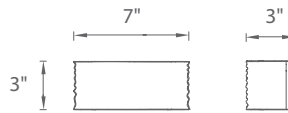

PRODUCT DESCRIPTION

Sensuous ripples dance with delight on this interior wall sconce. Generous uplight and downlight provide ambiance for a more intimate setting.

FEATURES

- Up & down light
- ADA compliant, low profile design
- ETL & cETL damp location listed
- CEC Title 24 Compliant
- Listed for use in closets
- Full range dimming when used with compatible dimmers*
- No transformer or driver required
- Conversion plate for 4" J box included
- Replaceable LED module
- 50,000 hour rated life
- Color Temp: 3000K
- CRI: 90

ORDER NUMBER

Model	Length	Wattage	Voltage	LED Lumens	Delivered Lumens	Finish
WS-83607	7"	18.5W	120V	1600	987	PN Polished Nickel

Example: **WS-83607-PN**

SPECIFICATIONS

Construction: ???.

Light Source: High output LED.

Finish: Polished Nickel (PN).

Standards: ETL & cETL damp location listed. ADA compliant. CEC Title 24.

REPLACEMENT GLASS

Part#	Fixture
RPL-GLA-83607-02	WS-83607
RPL-GLA-83607-01	

modernforms.com
Phone (800) 526.2588
Fax (800) 526.2585

Headquarters/Eastern Distribution Center
44 Harbor Park Drive
Port Washington, NY 11050

Central Distribution Center
1600 Distribution Ct
Lithia Springs, GA 30122

Western Distribution Center
1750 Archibald Avenue
Ontario, CA 91760