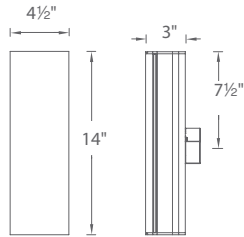

I BEAM – model: WS-946

LED Interior Sconce

Fixture Type:

Catalog Number:

Project: _____

Location: _____

PRODUCT DESCRIPTION

LEDs are set at an angle to illuminate the wall surrounding the sconce while minimizing glare seen from the side. An exceptional option for illuminating corridors or stairwells where it may be challenging to find an ADA sconce that looks attractive from multiple viewing angles.

FEATURES

- Mount vertically or horizontally
- ADA compliant, low profile design
- ETL & cETL damp location listed
- Aluminum construction with acrylic diffuser
- Full range dimming when used with compatible dimmers*
- Driver located in standard 4" junction box
- Universal driver (120V-220V-277V)
- 85,000 hour rated life
- Color Temp: 3000K
- CRI: 90

SPECIFICATIONS

Construction: Aluminum with acrylic diffuser

Light Source: High output LED.

Finish: Brushed Aluminum (AL)

Standards: ETL & cETL damp location listed. ADA compliant.

ORDER NUMBER

Model	Height	Wattage	Voltage	LED Lumens	Delivered Lumens	Finish
WS-94614	14"	20.5W	120V-220V-277V	960	660	AL Brushed Aluminum 