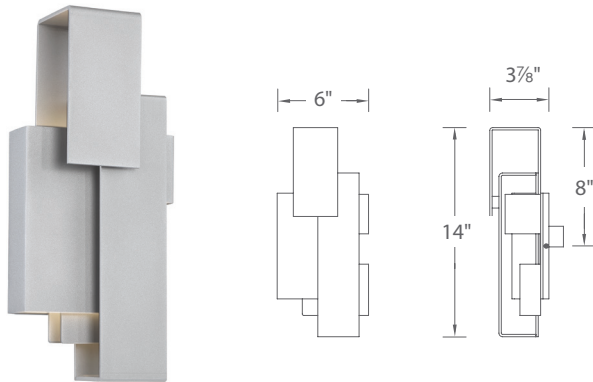

ESCHER – model: WS-956

LED Interior Sconce

Fixture Type:

Catalog Number:

Project: _____

Location: _____

PRODUCT DESCRIPTION

Enigmatic spatial representation of a continuum. Different vantage points offer differing dramatic views of the entangled metal bands.

FEATURES

- Mount vertically or horizontally
- ADA compliant, low profile design
- ETL & cETL damp location listed
- Full range dimming when used with compatible dimmers*
- Driver located in standard 4" junction box
- Universal driver (120V-220V-277V)
- 85,000 hour rated life
- Color Temp: 3000K
- CRI: 90

SPECIFICATIONS

Construction:

Light Source: High output LED.

Finish: Titanium (TT), White (WT)

Standards: ETL & cETL damp location listed. ADA compliant.

ORDER NUMBER

Model	Height	Wattage	Voltage	LED Lumens	Delivered Lumens	Finish
WS-95614	14"	11W	120V-220V-277V	790	130	TT Titanium WT White