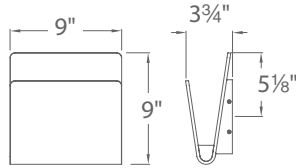

FOLD – model: WS-966

LED Interior Sconce

Fixture Type:

Catalog Number:

Project: _____

Location: _____

PRODUCT DESCRIPTION

A cleverly concealed integrated LED ambient up light make this sconce an enigma when viewed front and side in this refreshing departure from the conventional pocket sconce design. Suitable for both residential and commercial requirements.

SPECIFICATIONS

Construction: Aluminum

Light Source: High output LED.

Finish: White (WT)

Standards: ETL & cETL damp location listed. ADA compliant.

ORDER NUMBER

Model	Length	Wattage	Voltage	LED Lumens	Delivered Lumens	Finish
WS-96609	9"	15.5W	120V-220V-277V	713	697	WT White 