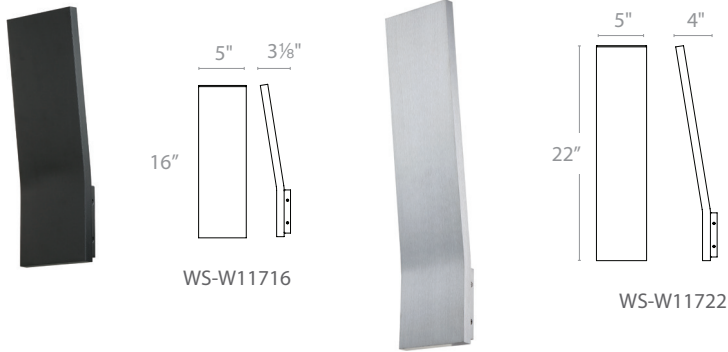

BLADE – model: WS-W117

LED Exterior Sconce

Fixture Type:

Catalog Number:

Project: _____

Location: _____

PRODUCT DESCRIPTION

A new slant on modern lighting. This low profile angular sconce deploys robust indirect illumination of walls and surfaces in two sizes for various IP65 rated exterior and interior applications. The subtle graduated design offers a unique look and high style appeal. ADA compliant.

FEATURES

- CEC Title 24 Compliant
- ETL & cETL Wet location listed, IP65 rated
- ADA compliant, low profile design
- Aluminum Construction
- No transformer or driver required
- Unique back lit design (glare free)
- 277V option available (special order)
- Full range dimming when used with compatible dimmers*
- 50,000 hour rated life
- Color Temp: 3000K
- CRI: 90

SPECIFICATIONS

Construction: Aluminum

Light Source: High output LED.

Finish: Brushed Aluminum (AL), Black (BK)

Standards: ETL & cETL wet location listed IP 65. ADA compliant. CEC Title 24.

ORDER NUMBER

	Height	Wattage	Voltage	LED Lumens	Delivered Lumens	Finish
WS-W11716	16"	15.5W		1112	860	AL <i>Brushed Aluminum</i>
WS-W11722	22"	19W	120V	1408	1130	BK <i>Black</i>

Example: **WS-W11722-BK**

For 277V special order add an "F" before the finish: **WS-W11716F-AL**

modernforms.com
Phone (800) 526.2588
Fax (800) 526.2585

Headquarters/Eastern Distribution Center
44 Harbor Park Drive
Port Washington, NY 11050

Central Distribution Center
1600 Distribution Ct
Lithia Springs, GA 30122

Western Distribution Center
1750 Archibald Avenue
Ontario, CA 91760