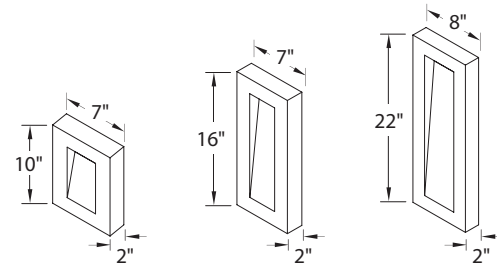

Fixture Type:

Catalog Number:

Project: _____

Location: _____