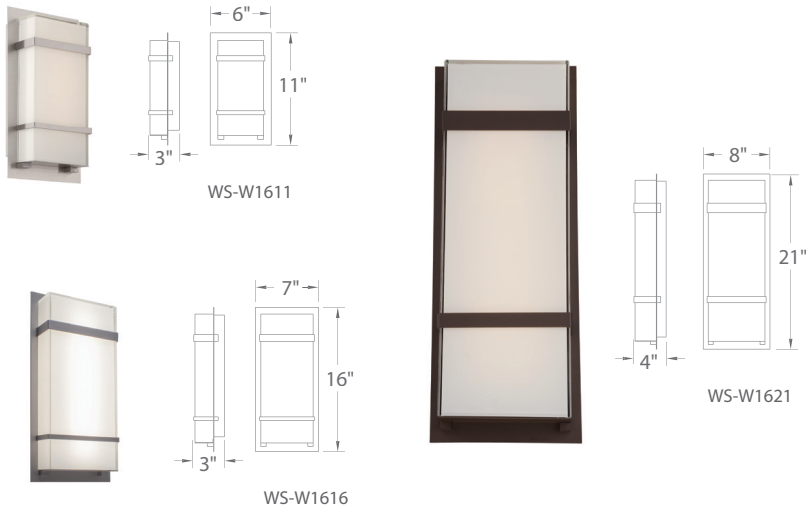

PHANTOM – model: WS-W16

LED Exterior Sconce

Fixture Type:

Catalog Number:

Project: _____

Location: _____

PRODUCT DESCRIPTION

A highly polished, stylish appearance with sharp curb appeal, this stunning family of distinctive mitered glass columns exhibits a shallow depth and clean, architectural look. Constructed in bronze powder coated aluminum or marine grade stainless steel and completely sealed for waterside locations in luxury residential and commercial environments.

FEATURES

- ADA compliant, low profile design
- ETL & cETL wet location listed, IP44 rated
- BZ - Aluminum construction
SS - 316 marine grade, stainless steel construction
- Mitered white silk screened glass
- Integral transformer in canopy
- Full range dimming when used with compatible dimmers*
- 277V option available (special order)
- Replaceable LED module
- 60,000 hour rated life
- Color Temp: 3000K
- CRI: 90

ORDER NUMBER

Model	Height	Watt	Voltage	LED Lumens	Delivered Lumens	Finish
WS-W1611	11"	12W		628	200	BZ Bronze
WS-W1616	16"	19W	120V	1250	600	GH Graphite
WS-W1621	21"	21W		1566	755	SS Stainless Steel Construction

Example: **WS-W1611-SS**

For 277V special order, add an "F" before the finish: **WS-W1611F-SS**

SPECIFICATIONS

Construction: 316 marine grade, Stainless Steel/ Aluminum with mitered white silk screened glass