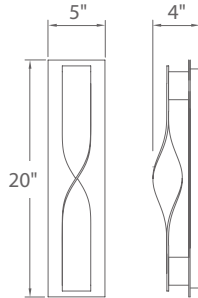

TWIST – model: WS-W56

LED Exterior Sconce

MODERN FORMS

Fixture Type:

Catalog Number:

Project: _____

Location: _____

PRODUCT DESCRIPTION

Dramatically illuminated curvature. A multi-dimensional metal wall sculpture captivates from various directions in luxurious exterior and interior environments. The fluid hardware reveals a beautiful play of light and shadow within and architectural wall grazing without.

SPECIFICATIONS

Construction:

Light Source: High output LED.

Finish: Bronze (BZ), Graphite (GH)

Standards: ETL & cETL wet location listed IP 65. ADA compliant.

REPLACEMENT GLASS

Part#	Fixture
RPL-GLA-5620	WS-W5620