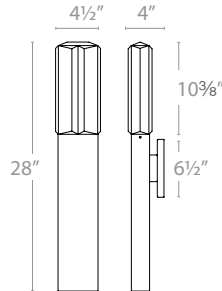

TUXEDO – model: WS-W167

LED Exterior Sconce

MODERN FORMS

Fixture Type:

Catalog Number:

Project: _____

Location: _____

PRODUCT DESCRIPTION

FEATURES

- ETL & cETL Wet location listed, IP65 rated
- ADA compliant, low profile design
- Hand cut clear solid crystal
- Aluminum construction
- Up & down light
- No transformer or driver required
- Full range dimming when used with compatible dimmers*
- 277V option available (special order)
- 65,000 hour rated life
- Color Temp: 3500K
- CRI: 90

SPECIFICATIONS

Construction: Aluminum and Hand cut clear crystal

Light Source: High output LED.

Finish: Black (BK)

Standards: ETL & cETL wet location listed IP 65. ADA compliant. .

REPLACEMENT GLASS

Part#	Fixture
RPL-GLA-16728	WS-W16728

ORDER NUMBER

	Wattage	Voltage	LED Lumens	Delivered Lumens	Finish
WS-W16728	11W	120V	800	475	BK <i>Black</i> 

Example: **WS-W16728-BK**

For 277V special order, add an "F" before the finish: **WS-W16728F-BK**