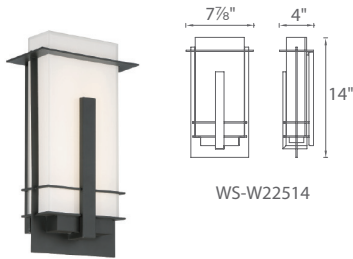

KYOTO – model: WS-W225

LED Exterior Sconce

MODERN FORMS

WS-W22510

WS-W22514

WS-W22520

Fixture Type:

Catalog Number:

Project:

Location:

PRODUCT DESCRIPTION

A Shinto inspired architectural design. Miter cut and joined white glass provides crisp lines to compliment the hardware.

FEATURES

- ADA compliant, low profile design
- ETL & cETL wet location listed, IP65 rated
- Mitered glass and aluminum construction
- Full range dimming when used with compatible dimmers*
- No transformer or driver required
- 80,000 hour rated life
- Color Temp: 3000K
- CRI: 90

SPECIFICATIONS

Construction: Aluminum and mitered glass

Light Source: High output LED.

Finish: Bronze (BZ)

Standards: ETL & cETL wet location listed IP 65. ADA compliant.

REPLACEMENT GLASS

Part#	Fixture
RPL-GLA-W22520	WS-W22520
RPL-GLA-W22514	WS-W22514
RPL-GLA-W22510	WS-W22510

ORDER NUMBER

Model	Height	Wattage	Voltage	LED Lumens	Delivered Lumens	Finish
WS-W22510	10"	10W		616	330	BZ Bronze 
WS-W22514	14"	15.5W	120V	918	465	
WS-W22520	20"	26.5W		1620	840	

Example: **WS-W22520-BZ**