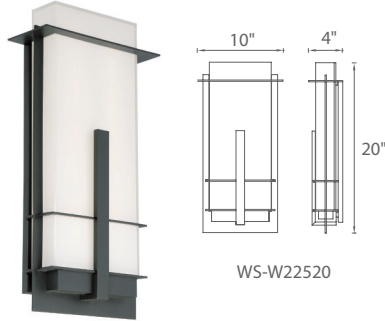

KYOTO – model: WS-W225

LED Exterior Sconce

MODERN FORMS

WS-W22510

WS-W22514

WS-W22520

Fixture Type:

Catalog Number:

Project:

Location:

PRODUCT DESCRIPTION

A Shinto inspired architectural design. Miter cut and joined white glass provides crisp lines to compliment the hardware.

FEATURES

- ADA compliant, low profile design
- ETL & cETL wet location listed, IP65 rated
- Mitered glass and aluminum construction
- Full range dimming when used with compatible dimmers*
- No transformer or driver required
- 80,000 hour rated life
- Color Temp: 3000K
- CRI: 90

SPECIFICATIONS

Construction: Aluminum and mitered glass

Light Source: High output LED.

Finish: Bronze (BZ)

Standards: ETL & cETL wet location listed IP 65. ADA compliant.

REPLACEMENT GLASS

Part#	Fixture
RPL-GLA-W22520	WS-W22520
RPL-GLA-W22514	WS-W22514
RPL-GLA-W22510	WS-W22510

ORDER NUMBER

Model	Height	Wattage	Voltage	LED Lumens	Delivered Lumens	Finish
WS-W22510	10"	10W		616	330	BZ Bronze 
WS-W22514	14"	15.5W	120V	918	465	
WS-W22520	20"	26.5W		1620	840	

Example: **WS-W22520-BZ**