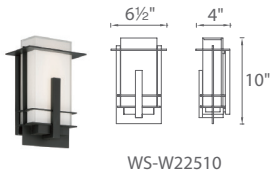

KYOTO – model: WS-W225

LED Exterior Sconce

MODERN FORMS

WS-W22510

WS-W22514

WS-W22520

Fixture Type:

Catalog Number:

Project:

Location:

PRODUCT DESCRIPTION

A Shinto inspired architectural design. Miter cut and joined white glass provides crisp lines to compliment the hardware.

FEATURES

- ADA compliant, low profile design
- ETL & cETL wet location listed, IP65 rated
- Mitered glass and aluminum construction
- Full range dimming when used with compatible dimmers*
- No transformer or driver required
- 80,000 hour rated life
- Color Temp: 3000K
- CRI: 90

SPECIFICATIONS

Construction: Aluminum and mitered glass

Light Source: High output LED.

Finish: Bronze (BZ)

Standards: ETL & cETL wet location listed IP 65. ADA compliant.

REPLACEMENT GLASS

Part#	Fixture
RPL-GLA-W22520	WS-W22520
RPL-GLA-W22514	WS-W22514
RPL-GLA-W22510	WS-W22510

ORDER NUMBER

Model	Height	Wattage	Voltage	LED Lumens	Delivered Lumens	Finish
WS-W22510	10"	10W		616	330	BZ Bronze 
WS-W22514	14"	15.5W	120V	918	465	
WS-W22520	20"	26.5W		1620	840	

Example: **WS-W22520-BZ**