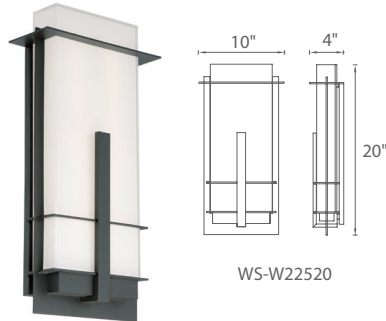

KYOTO – model: WS-W225

LED Exterior Sconce

WS-W22510

WS-W22514

WS-W22520

Fixture Type:

Catalog Number:

Project:

Location:

PRODUCT DESCRIPTION

A Shinto inspired architectural design. Miter cut and joined white glass provides crisp lines to compliment the hardware.

FEATURES

- ADA compliant, low profile design
- ETL & cETL wet location listed, IP65 rated
- Mitered glass and aluminum construction
- Full range dimming when used with compatible dimmers*
- No transformer or driver required
- 80,000 hour rated life
- Color Temp: 3000K
- CRI: 90

SPECIFICATIONS

Construction: Aluminum and mitered glass

Light Source: High output LED.

Finish: Bronze (BZ)

Standards: ETL & cETL wet location listed IP 65. ADA compliant.

ORDER NUMBER

Model	Height	Wattage	Voltage	LED Lumens	Delivered Lumens	Finish
WS-W22510	10"	10W		616	330	BZ Bronze
WS-W22514	14"	15.5W	120V	918	465	
WS-W22520	20"	26.5W		1620	840	