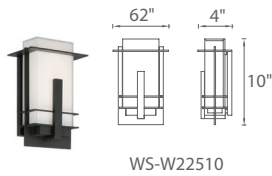

KYOTO – model: WS-W225

LED Exterior Sconce

WS-W22510

WS-W22514

WS-W22520

Fixture Type:

Catalog Number:

Project:

Location:

PRODUCT DESCRIPTION

A Shinto inspired architectural design. Miter cut and joined white glass provides crisp lines to compliment the hardware.

FEATURES

- ADA compliant, low profile design
- ETL & cETL wet location listed, IP65 rated
- Mitered glass and aluminum construction
- Full range dimming when used with compatible dimmers*
- No transformer or driver required
- 80,000 hour rated life
- Color Temp: 3000K
- CRI: 90

SPECIFICATIONS

Construction: Aluminum and mitered glass

Light Source: High output LED.

Finish: Bronze (BZ)

Standards: ETL & cETL wet location listed IP 65. ADA compliant.

ORDER NUMBER

Model	Height	Wattage	Voltage	LED Lumens	Delivered Lumens	Finish
WS-W22510	10"	10W		616	330	BZ Bronze
WS-W22514	14"	15.5W	120V	918	465	
WS-W22520	20"	26.5W		1620	840	