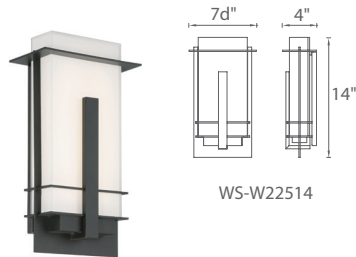

KYOTO – model: WS-W225

LED Exterior Sconce

WS-W22510

WS-W22514

WS-W22520

Fixture Type:

Catalog Number:

Project:

Location:

PRODUCT DESCRIPTION

A Shinto inspired architectural design. Miter cut and joined white glass provides crisp lines to compliment the hardware.

FEATURES

- ADA compliant, low profile design
- ETL & cETL wet location listed, IP65 rated
- Mitered glass and aluminum construction
- Full range dimming when used with compatible dimmers*
- No transformer or driver required
- 80,000 hour rated life
- Color Temp: 3000K
- CRI: 90

SPECIFICATIONS

Construction: Aluminum and mitered glass

Light Source: High output LED.

Finish: Bronze (BZ)

Standards: ETL & cETL wet location listed IP 65. ADA compliant.

ORDER NUMBER

Model	Height	Wattage	Voltage	LED Lumens	Delivered Lumens	Finish
WS-W22510	10"	10W		616	330	BZ Bronze
WS-W22514	14"	15.5W	120V	918	465	
WS-W22520	20"	26.5W		1620	840	