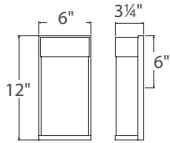

WS-W2412

Fixture Type:

Catalog Number:

Project: _____

Location: _____

PRODUCT DESCRIPTION

Evoking an image of gentle rainfall, this Zen luminaire uses LED technology to highlight the clear seeded glass in a dark sky and ADA compliant sconce. Two finishes and two sizes are available for various interior and exterior applications.

FEATURES

- ADA compliant, low profile design
- ETL & cETL wet location listed, IP65 rated
- Dark Sky friendly
- Aluminum construction with clear seeded glass
- Full range dimming when used with compatible dimmers*
- Replaceable LED module
- No transformer or driver required
- 50,000 hour rated life
- Color Temp: 3000K
- CRI: 85

SPECIFICATIONS

Construction: Aluminum with clear seeded glass

Light Source: High output LED.

Finish: Bronze (BZ), Graphite (GH)

Standards: ETL & cETL wet location listed IP 65. ADA compliant.

REPLACEMENT GLASS

Part#	Fixture
RPL-GLA-2416	WS-W2416
RPL-GLA-2412	WS-W2412

ORDER NUMBER

Model	Height	Watt	Voltage	LED Lumens	Delivered Lumens	Finish
WS-W2408	8"					
WS-W2412	12"	8W	120V	215	145	BZ Bronze
WS-W2416	16"					GH Graphite

Example: **WS-W2416-BZ**

modernforms.com
Phone (800) 526.2588
Fax (800) 526.2585

Headquarters/Eastern Distribution Center
44 Harbor Park Drive
Port Washington, NY 11050

Central Distribution Center
1600 Distribution Ct
Lithia Springs, GA 30122

Western Distribution Center
1750 Archibald Avenue
Ontario, CA 91760