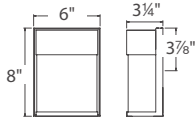

RAIN – model: WS-W24

LED Exterior Sconce

MODERN FORMS

WS-W2408