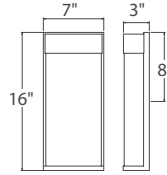

RAIN – model: WS-W24

LED Exterior Sconce

MODERN FORMS

WS-W2416

Fixture Type:

Catalog Number:

Project: _____

Location: _____

PRODUCT DESCRIPTION

Evoking an image of gentle rainfall, this Zen luminaire uses LED technology to highlight the clear seeded glass in a dark sky and ADA compliant sconce. Two finishes and two sizes are available for various interior and exterior applications.

FEATURES

- ADA compliant, low profile design
- ETL & cETL wet location listed, IP65 rated
- Dark Sky friendly
- Aluminum construction with clear seeded glass
- Full range dimming when used with compatible dimmers*
- Replaceable LED module
- No transformer or driver required
- 50,000 hour rated life
- Color Temp: 3000K
- CRI: 85

SPECIFICATIONS

Construction: Aluminum with clear seeded glass

Light Source: High output LED.

Finish: Bronze (BZ), Graphite (GH)

Standards: ETL & cETL wet location listed IP 65. ADA compliant.

REPLACEMENT GLASS

Part#	Fixture
RPL-GLA-2416	WS-W2416
RPL-GLA-2412	WS-W2412

ORDER NUMBER

Model	Height	Watt	Voltage	LED Lumens	Delivered Lumens	Finish
WS-W2408	8"					
WS-W2412	12"	8W	120V	215	145	BZ Bronze
WS-W2416	16"					GH Graphite

Example: **WS-W2416-BZ**

modernforms.com
Phone (800) 526.2588
Fax (800) 526.2585

Headquarters/Eastern Distribution Center
44 Harbor Park Drive
Port Washington, NY 11050

Central Distribution Center
1600 Distribution Ct
Lithia Springs, GA 30122

Western Distribution Center
1750 Archibald Avenue
Ontario, CA 91760