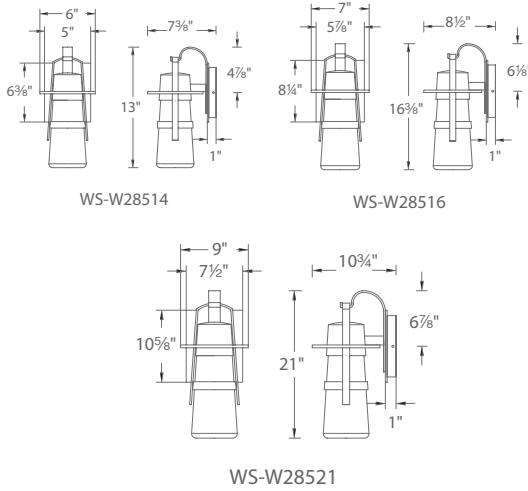

BALTHUS – model: WS-W285

LED Interior & Exterior Sconce

Fixture Type:

Catalog Number:

Project:

Location:

PRODUCT DESCRIPTION

Heavy hardware exhibits craftsman details. Mouth blown hammered clear glass creates resplendent sparkles on the wall.

FEATURES

- ETL & cETL wet location listed, IP65 rated
- Dark Sky Friendly
- Mouth blown hammered clear glass
- Full range dimming when used with compatible dimmers
- No transformer or driver required
- 277V option available for WS-W28521 (special order)
- 80,000 hour rated life
- Color Temp: 3000K
- CRI: 90

SPECIFICATIONS

Construction: Mouth blown hammered clear glass.

Light Source: High output LED.

Finish: Graphite (GH), Oil Rubbed Bronze (ORB).

Standards: ETL & cETL damp location listed. IP65 rated. Dark Sky friendly.

ORDER NUMBER

Model	Height	Wattage	Voltage	LED Lumens	Delivered Lumens	Finish
WS-W28514	14"	10W		478	455	GH Graphite ORB Oil Rubbed Bronze
WS-W28516	16"	10W	120V	481	465	
WS-W28521*	21"	10W		475	470	

Example: **WS-W28514-ORB**

*For 277V special order, add an "F" before the finish: **WS-W28521F-ORB**

modernforms.com
Phone (800) 526.2588
Fax (800) 526.2585

Headquarters/Eastern Distribution Center
44 Harbor Park Drive
Port Washington, NY 11050

Central Distribution Center
1600 Distribution Ct
Lithia Springs, GA 30122

Western Distribution Center
1750 Archibald Avenue
Ontario, CA 91760