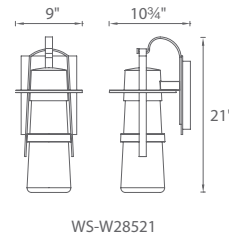

BALTHUS – model: WS-W285

LED Exterior Sconce

MODERN FORMS

Fixture Type:

Catalog Number:

Project: _____

Location: _____

WS-W28521

PRODUCT DESCRIPTION

Heavy hardware exhibits craftsman details. Mouth blown hammered clear glass creates resplendent sparkles on the wall.

FEATURES

- ETL & cETL wet location listed, IP65 rated
- Dark Sky Friendly
- Mouth blown hammered clear glass
- Full range dimming when used with compatible dimmers*
- No transformer or driver required
- 277V option available for WS-W28521 (special order)
- 80,000 hour rated life
- Color Temp: 3000K
- CRI: 90

SPECIFICATIONS

Construction: Mouth blown hammered clear glass

Light Source: High output LED.

Finish: Graphite (GH), Oil-Rubbed Bronze (ORB)

Standards: ETL & cETL wet location listed IP 65.

REPLACEMENT GLASS

Part#	Fixture
RPL-GLA-28521	WS-W28521
RPL-GLA-28516	WS-W28516
RPL-GLA-28514	WS-W28514

ORDER NUMBER

Model	Height	Wattage	Voltage	LED Lumens	Delivered Lumens	Finish
WS-W28514	14"	10W		478	455	GH Graphite  ORB Oil Rubbed Bronze 
WS-W28516	16"	10W	120V	481	465	
WS-W28521**	21"	10W		475	470	