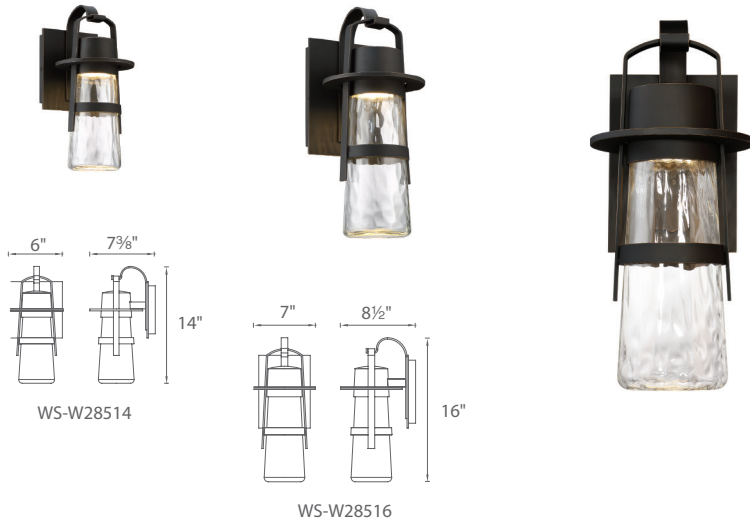

BALTHUS – model: WS-W285

LED Exterior Sconce

MODERN FORMS

Fixture Type:

Catalog Number:

Project: _____

Location: _____

WS-W28521

PRODUCT DESCRIPTION

Heavy hardware exhibits craftsman details. Mouth blown hammered clear glass creates resplendent sparkles on the wall.

FEATURES

- ETL & cETL wet location listed, IP65 rated
- Dark Sky Friendly
- Mouth blown hammered clear glass
- Full range dimming when used with compatible dimmers*
- No transformer or driver required
- 277V option available for WS-W28521 (special order)
- 80,000 hour rated life
- Color Temp: 3000K
- CRI: 90

SPECIFICATIONS

Construction: Mouth blown hammered clear glass

Light Source: High output LED.

Finish: Graphite (GH), Oil-Rubbed Bronze (ORB)

Standards: ETL & cETL wet location listed IP 65.

REPLACEMENT GLASS

Part#	Fixture
RPL-GLA-28521	WS-W28521
RPL-GLA-28516	WS-W28516
RPL-GLA-28514	WS-W28514

ORDER NUMBER

Model	Height	Wattage	Voltage	LED Lumens	Delivered Lumens	Finish
WS-W28514	14"	10W		478	455	GH Graphite  ORB Oil Rubbed Bronze 
WS-W28516	16"	10W	120V	481	465	
WS-W28521**	21"	10W		475	470	