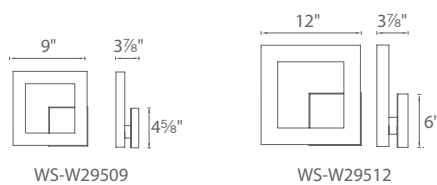

WINDOW – model: WS-W295

LED Exterior Sconce

MODERN FORMS

Fixture Type:

Catalog Number:

Project: _____

Location: _____

PRODUCT DESCRIPTION

FEATURES

- ADA compliant, low profile design
- ETL & cETL wet location listed, IP65 rated
- Can be mounted in various ways to create patterns, squares or diamonds on walls
- Full range dimming when used with compatible dimmers*
- Transformer located inside the fixture
- 277V option available (special order)
- 80,000 hour rated life
- Color Temp: 3000K
- CRI: 90

ORDER NUMBER

Model	Width	Wattage	Voltage	LED Lumens	Delivered Lumens	Finish
WS-W29509	9"	19.5W	120V	601	485	BZ Bronze 
WS-W29512	12"	30W	120V	1212	880	GH Graphite 

Example: **WS-W29509-BZ**

For 277V special order, add an "F" before the finish: **WS-W29512F-GH**