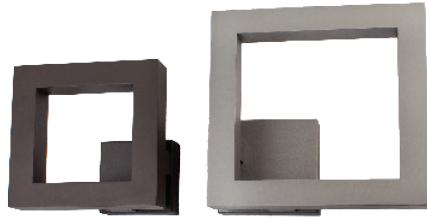

WINDOW – model: WS-W295

LED Exterior Sconce

MODERN FORMS

Fixture Type:

Catalog Number:

Project: _____

Location: _____

PRODUCT DESCRIPTION

Designed to display individually or in multiples to create diamond patterns and imaginative arrays on walls. Illuminated walls accentuate these geometric silhouettes and compliment today's architectural elements.

FEATURES

- ADA compliant, low profile design
- ETL & cETL wet location listed, IP65 rated
- Can be mounted in various ways to create patterns, squares or diamonds on walls
- Full range dimming when used with compatible dimmers*
- Transformer located inside the fixture
- 277V option available (special order)
- 80,000 hour rated life
- Color Temp: 3000K
- CRI: 90

SPECIFICATIONS

Construction:

Light Source: High output LED.

Finish: Bronze (BZ), Graphite (GH)

Standards: ETL & cETL wet location listed IP 65. ADA compliant.

REPLACEMENT GLASS

Part#	Fixture
RPL-GLA-29512	WS-W29512
RPL-GLA-29509	WS-W29509