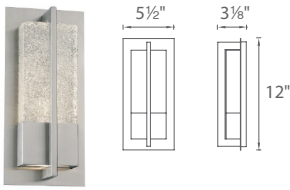

OMNI – model: WS-W355

LED Exterior Sconce

MODERN FORMS

WS-W35512