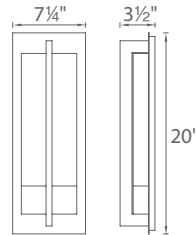

OMNI – model: WS-W35512/W35516/W35520

LED Outdoor

WS-W35520

Fixture Type:

Catalog Number:

Project: _____

Location: _____

PRODUCT DESCRIPTION

LEDs sparkle mesmerizingly through glacial glass for interior or exterior applications. Sizes and finishes are available to illuminate any room with a brilliant combination of ambient lighting and down lighting. Weather proof stainless steel or bronze finishes complete this inspiring scone.

FEATURES

- ADA compliant, low profile design
- Wet location listed, IP65 rated
- Stainless steel or bronze aluminum
- Dimming with electronic low voltage (ELV) dimmer
- No transformer or driver required
- 50,000 hour rated life
- Color Temp: 3000K
- CRI: 85

SPECIFICATIONS

Construction: Steel construction with Piastra glass

Light Source: High output LED

Dimming: Dims to 10% with an electronic low voltage (ELV) dimmer

Mounting: Mounts directly to junction box

Finish: Stainless Steel (SS), Bronze (BZ)

Standards: ETL & cETL listed. ADA compliant.

ORDER NUMBER

Model	Length	Wattage	Voltage	LED Lumens	Delivered Lumens	Finish
WS-W35512	12"	8W	120V	145	75	SS <i>Stainless Steel</i> BZ <i>Bronze</i>
WS-W35516	16"	12W	120V	200	90	
WS-W35520	20"	16W	120V	300	150	

Example: **WS-W35520-SS**

REPLACEMENT GLASS

Model	Fixture
RPL-GLA-35512	WS-W35512
RPL-GLA-35516	WS-W35516
RPL-GLA-35520	WS-W35520

Back Plate Dimensions:

Model	Dimension
WS-W35512	11 1/4"L x 4 3/4"W x 5/8"H
WS-W35516	15 1/4"L x 5 3/4"W x 5/8"H
WS-W35520	19 1/4"L x 6 1/2"W x 5/8"H

modernforms.com
Phone (800) 526.2588
Fax (800) 526.2585

Headquarters/Eastern Distribution Center
44 Harbor Park Drive
Port Washington, NY 11050

Central Distribution Center
1600 Distribution Ct
Lithia Springs, GA 30122

Western Distribution Center
1750 Archibald Avenue
Ontario, CA 91760