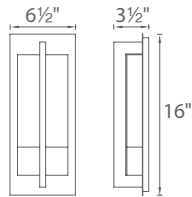

WS-W35516

Fixture Type:

Catalog Number:

Project: _____

Location: _____

PRODUCT DESCRIPTION

LEDs sparkle mesmerizingly through glacial glass for interior or exterior applications. Sizes and finishes are available to illuminate any room with a brilliant combination of ambient lighting and down lighting. Weather proof stainless steel or bronze finishes complete this inspiring scone.

FEATURES

- ADA compliant, low profile design
- Wet location listed, IP65 rated
- Stainless steel or bronze aluminum
- Dimming with electronic low voltage (ELV) dimmer
- No transformer or driver required
- 50,000 hour rated life
- Color Temp: 3000K
- CRI: 85

SPECIFICATIONS

Construction: Steel construction with Piastra glass

Light Source: High output LED

Dimming: Dims to 10% with an electronic low voltage (ELV) dimmer

Mounting: Mounts directly to junction box

Finish: Stainless Steel (SS), Bronze (BZ)

Standards: ETL & cETL listed. ADA compliant.

ORDER NUMBER

Model	Length	Wattage	Voltage	LED Lumens	Delivered Lumens	Finish
WS-W35512	12"	8W	120V	145	75	SS <i>Stainless Steel</i> BZ <i>Bronze</i>
WS-W35516	16"	12W	120V	200	90	
WS-W35520	20"	16W	120V	300	150	

Example: **WS-W35520-SS**

REPLACEMENT GLASS

Model	Fixture
RPL-GLA-35512	WS-W35512
RPL-GLA-35516	WS-W35516
RPL-GLA-35520	WS-W35520

Back Plate Dimensions:

Model	Dimension
WS-W35512	11 1/4"L x 4 3/4"W x 5/8"H
WS-W35516	15 1/4"L x 5 3/4"W x 5/8"H
WS-W35520	19 1/4"L x 6 1/2"W x 5/8"H

modernforms.com
Phone (800) 526.2588
Fax (800) 526.2585

Headquarters/Eastern Distribution Center
44 Harbor Park Drive
Port Washington, NY 11050

Central Distribution Center
1600 Distribution Ct
Lithia Springs, GA 30122

Western Distribution Center
1750 Archibald Avenue
Ontario, CA 91760