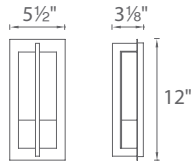

OMNI – model: WS-W35512/W35516/W35520

LED Outdoor

WS-W35512