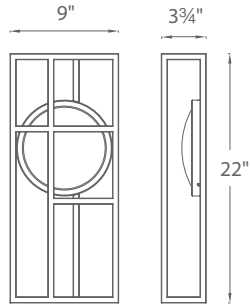

IRONY – model: WS-W37622

LED Interior & Exterior Sconce

MODERN FORMS

Fixture Type:

Catalog Number:

Project: _____

Location: _____

PRODUCT DESCRIPTION

Capture the moon. An ironic sculpture and piece of functional wall art. Irony is both original and whimsically fitting in both transitional and eclectic settings.

FEATURES

- Mount vertically or horizontally
- ADA compliant, low profile design
- ETL & cETL wet location listed, IP65 rated
- CEC Title 24 Compliant
- Aluminum construction with pressed etched opal glass
- Luminaire within the frame
- Full range dimming when used with compatible dimmers*
- No transformer or driver required
- 50,000 hour rated life
- Color Temp: 3000K
- CRI: 90

SPECIFICATIONS

Construction: Aluminum construction with pressed etched opal glass.

Light Source: High output LED.

Finish: Bronze (BZ).

Standards: ETL & cETL damp location listed. IP65 rated. ADA compliant. CEC Title 24.

REPLACEMENT GLASS

Part#	Fixture
RPL-GLA-37622	WS-37622

ORDER NUMBER

Model	Height	Wattage	Voltage	LED Lumens	Delivered Lumens	Finish
WS-W37622	22"	15W	120V	993	528	BZ Bronze 

Example: **WS-W37622-GH**

modernforms.com
Phone (800) 526.2588
Fax (800) 526.2585