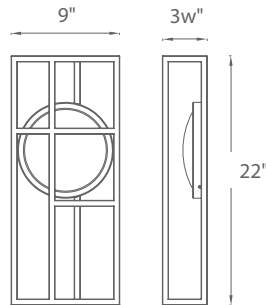

IRONY – model: WS-W376

LED Exterior Sconce

Fixture Type:

Catalog Number:

Project: _____

Location: _____

PRODUCT DESCRIPTION

Capture the moon. An ironic sculpture and piece of functional wall art. Irony is both original and whimsically fitting in both transitional and eclectic settings.

FEATURES

- Mount vertically or horizontally
- ADA compliant, low profile design
- ETL & cETL wet location listed, IP65 rated
- Aluminum construction with pressed etched opal glass
- Full range dimming when used with compatible dimmers*
- No transformer or driver required
- 50,000 hour rated life
- Color Temp: 3000K
- CRI: 90

SPECIFICATIONS

Construction: Aluminum with pressed etched opal glass

Light Source: High output LED.

Finish: Bronze (BZ),

Standards: ETL & cETL wet location listed IP 65. ADA compliant.

ORDER NUMBER

Model	Height	Wattage	Voltage	LED Lumens	Delivered Lumens	Finish
WS-W37622	22"	15W	120V	993	528	BZ Bronze 