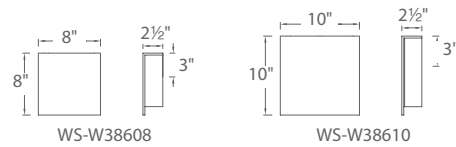

SQUARE – model: WS-W386

LED Interior & Exterior Sconce

Fixture Type:

Catalog Number:

Project: _____

Location: _____

PRODUCT DESCRIPTION

Four equal sides and a stream of light. Square artfully provides geometry to wall surfaces in the daytime when mounted in multiples while providing safe illumination of pathways and dramatic visual intrigue in the evening. Perfect for wall grazing surfaces.

FEATURES

- Dark Sky friendly
- ADA compliant, low profile design
- ETL & cETL, wet location listed, IP65 rated
- Aluminum construction
- Full range dimming when used with compatible dimmers
- No transformer or driver required
- 277V option available (special order)
- 50,000 hour rated life
- Color Temp: 3000K
- CRI: 90

ORDER NUMBER

| Model | Width | Wattage | Voltage | LED Lumens | Delivered Lumens | Finish |
|------------------|-------|---------|---------|------------|------------------|--------------------|
| WS-W38608 | 8" | 9W | 120V | 486 | 398 | BZ Bronze |
| WS-W38610 | 10" | 15W | | 836 | 720 | TT Titanium |