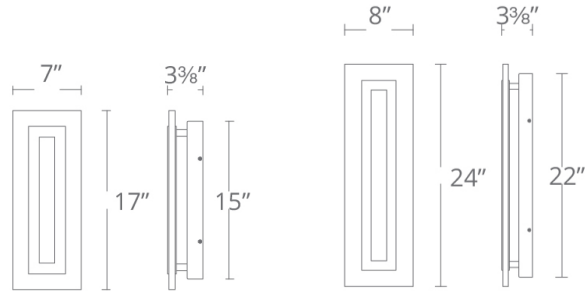

Fixture Type: \_\_\_\_\_

Catalog Number: \_\_\_\_\_

Project: \_\_\_\_\_

Location: \_\_\_\_\_

**PRODUCT DESCRIPTION**

Using advanced edge-lit LED technology, this minimalist luminaire provides smooth, even light whether you place it inside or outside, vertically or horizontally. A UV-grade acrylic diffuser means Shadow won't color over time in the sunlight, while a weather-resistant finish also protects against rain and sun. Available in a matte black finish.

**SPECIFICATIONS**

**Construction:** Sanded UV-grade acrylic. Weather-resistant finish

**Light Source:** High output LED

**Finish:** Black

**Standards:** ETL & cETL listed, Wet Location, IP65

**FEATURES**

- Edge-lit LED illumination prevents glare and hot spots
- Can be mounted vertically or horizontally
- **Universal Driver** (120V-220V-277V)
- **Title 24 Compliant**
- Dimmer: ELV
- ADA Compliant
- CRI: 90
- Rated Life: 60000 hours