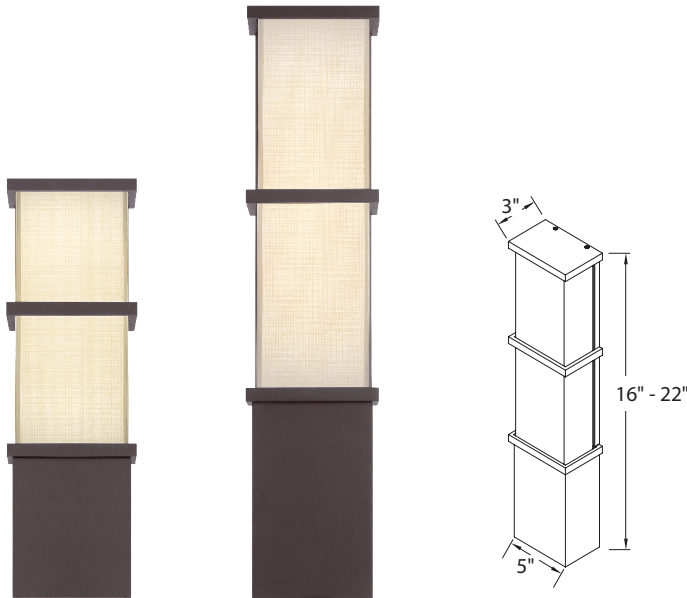

ELEVATION – model: WS-W52

MODERN FORMS

LED Outdoor

Fixture Type:

Catalog Number:

Project: _____

Location: _____

PRODUCT DESCRIPTION

Zen architecture. A sectional profile enhances the precisely drawn structural elements of the design. Silk-screened linen on glass diffuses soft ambient light while a down light delivers illumination for pathways in an all LED design. Perfectly adorns entries, columns or walls in luxury resorts, restaurants and dwellings.

FEATURES

- IP44 rated - Wet location listed
- ETL & cETL listed
- ADA compliant, low profile design
- Mitered glass - screen linen white
- Replaceable LED module
- No transformer or driver required
- **80,000 hour rated life**
- **Color Temp: 3000K**
- **CRI: 90**

SPECIFICATIONS

Construction: Aluminum with silk-screened linen on mitered glass

Light Source: High output LED

Dimming: Dims to 10% with an electronic low voltage (ELV) dimmer

Mounting: Mounts directly to junction box