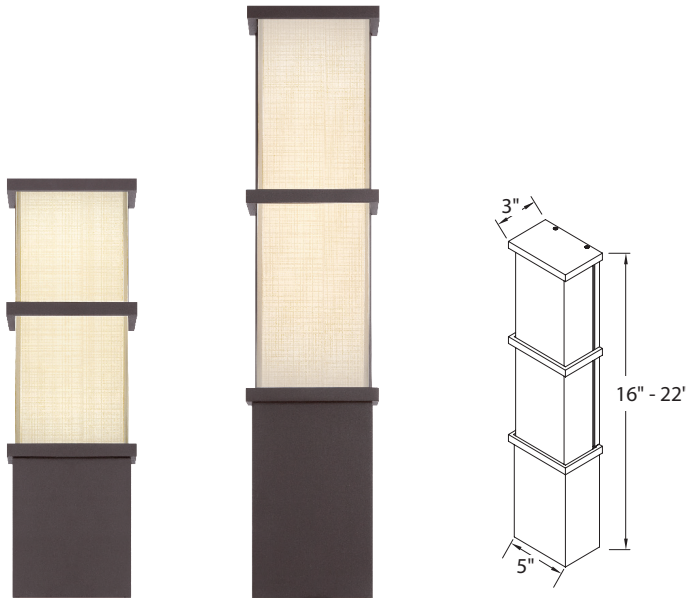

ELEVATION – model: WS-W52

LED Outdoor

Fixture Type:

Catalog Number:

Project: _____

Location: _____

PRODUCT DESCRIPTION

Zen architecture. A sectional profile enhances the precisely drawn structural elements of the design. Silk-screened linen on glass diffuses soft ambient light while a down light delivers illumination for pathways in an all LED design. Perfectly adorns entries, columns or walls in luxury resorts, restaurants and dwellings.

FEATURES

- IP44 rated - Wet location listed
- ETL & cETL listed
- ADA compliant, low profile design
- Mitered glass - screen linen white
- Replaceable LED module
- No transformer or driver required
- **80,000 hour rated life**
- **Color Temp: 3000K**
- **CRI: 90**

SPECIFICATIONS

Construction: Aluminum with silk-screened linen on mitered glass

Light Source: High output LED

Dimming: Dims to 10% with an electronic low voltage (ELV) dimmer

Mounting: Mounts directly to junction box

Finish: Bronze (BZ)

ORDER NUMBER

Model	Width	Watt	Voltage	LED Lumens	Delivered Lumens	Finish
WS-W52	16	21W	120V	1650	555	BZ Bronze
	22	25W	120V	2030	775	

REPLACEMENT GLASS

Inner glass	Top outer glass	Bottom outer glass	Fixture
RPL-GLA-5216-01	RPL-GLA-5216-02	RPL-GLA-5216-03	WS-W5116
RPL-GLA-5222-01	RPL-GLA-5222-02	RPL-GLA-5222-03	WS-W5122