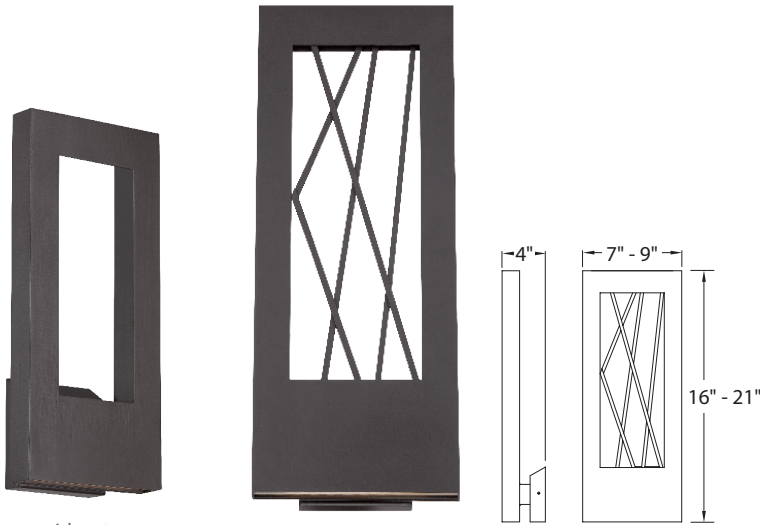

# TWILIGHT – model: WS-W55

LED Outdoor

MODERN FORMS

Shown without decorative trellis element

Fixture Type:

Catalog Number:

Project: \_\_\_\_\_

Location: \_\_\_\_\_

## PRODUCT DESCRIPTION

Waning light of day through the trees. Indirect LED illumination behind a lattice screen gives the illusion of twilight. Glare free illumination with ambient and down lighting for safety, security and architectural accent.

## FEATURES

- IP65 rated - Wet location listed
- ETL & cETL listed
- ADA compliant, low profile design
- Removable cage bars element
- Replaceable LED module
- No transformer or driver required
- **80,000 hour rated life**
- **Color Temp: 3000K**
- **CRI: 90**

## SPECIFICATIONS

**Construction:** Aluminum

**Light Source:** High output LED

**Dimming:** Dims to 10% with an electronic low voltage (ELV) dimmer

**Mounting:** Mounts directly to junction box

**Finish:** Bronze (BZ), Graphite (GH)