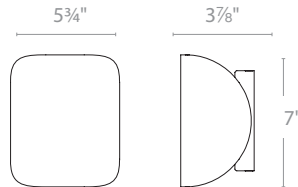

BLINC – model: WS-W556

LED Exterior Sconce

Fixture Type:

Catalog Number:

Project: _____

Location: _____

PRODUCT DESCRIPTION

A curved, whimsical and simple design. Blinc creates pleasing wall illumination from an adjustable sconce perched on a swivel with directional up and down lighting for a variety of applications. Display in clusters as a work of art. Full range dimming available. Perfect for residential and hospitality applications.

FEATURES

- CEC Title 24 Compliant
- Up & down light
- ADA compliant, not when adjusted
- ETL & cETL Wet location IP65 listed for exterior (White finish)
- ETL & cETL damp location listed (Brushed Aluminum finish)
- Aluminum shade rotates 360° and adjustable tilts
- No transformer or driver required
- Full range dimming when used with compatible dimmers*
- 277V option available (special order)
- 70,000 hour rated life
- Color Temp: 3000K
- CRI: 90

SPECIFICATIONS

Construction: Aluminum

Light Source: High output LED.

Finish: White (WT)

Standards: ETL & cETL wet location listed IP 65. ADA compliant. CEC Title 24.

ORDER NUMBER

	Listing	Wattage	Voltage	LED Lumens	Delivered Lumens	Finish	
WS-55607-AL	<i>Damp</i>	9W	120V	650	210	Brushed Aluminum	
WS-W55607-WT	<i>Wet</i>	9W	120V	650	210	White	