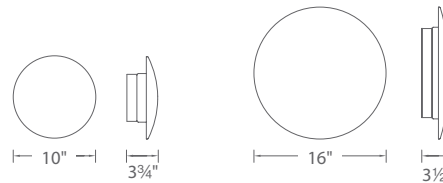

CIRCLE – model: WS-W606

LED Interior & Exterior Sconce

Fixture Type:

Catalog Number:

Project: _____

Location: _____

WS-W60610

WS-W60616