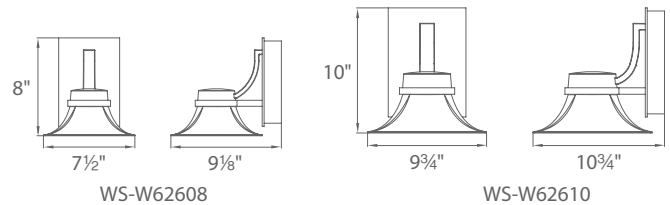

PASADENA – model: WS-W626

LED Interior & Exterior Sconce

Fixture Type:

Catalog Number:

Project: _____

Location: _____

PRODUCT DESCRIPTION

Design inspired by the Gamble House, one of the finest examples of American bungalow style architecture. Pasadena exhibits California arts and crafts styling in an energy conscious LED design that also prevents light pollution of the night sky.

FEATURES

- ETL & cETL wet location listed, IP65 rated
- Dark Sky friendly
- Aluminum construction with mouth blown etched opal glass
- Full range dimming when used with compatible dimmers
- Driver located in canopy
- Universal driver (120V-220V-277V)
- 80,000 hour rated life
- Color Temp: 3000K
- CRI: 90

SPECIFICATIONS

Construction: Aluminum construction with mouth blown etched opal glass.

Light Source: High output LED.

Finish: Graphite (GH), Bronze (BZ).

Standards: ETL & cETL damp location listed. IP65 rated. Dark Sky friendly.

ORDER NUMBER

Model	Height	Wattage	Voltage	LED Lumens	Delivered Lumens	Finish
WS-W62608	8"	8W	120V-220V-277V	425	210	BZ Bronze 
WS-W62610	10"	8W		425	210	GH Graphite 

Example: **WS-W62608-BZ**

modernforms.com
Phone (800) 526.2588
Fax (800) 526.2585