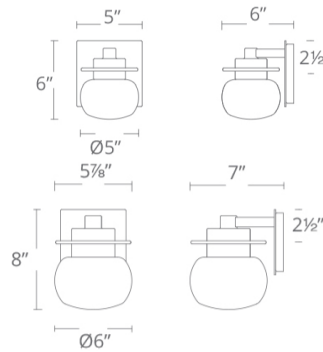

Fixture Type: \_\_\_\_\_

Catalog Number: \_\_\_\_\_

Project: \_\_\_\_\_

Location: \_\_\_\_\_

**PRODUCT DESCRIPTION**

Aluminum hardware gives this outdoor sconce a strong foundation and nuanced shape, while a solid, optically clear crystal diffuser offers a luxe take on Mid-Century Modern. Inside, the LED modules ensure a bright, beautiful illumination perfect for paths and entryways.

**Finish:** Black

**Standards:** ETL & cETL listed, Wet Location, IP65

**REPLACEMENT GLASS**

Part#	Fixture
RPL-GLA-66808	WS-W66808
RPL-GLA-66806	WS-W66806

**ORDER NUMBER**

Model	Wattage	Voltage	LED Lumens	Delivered Lumens	Finish	
WS-W66806	6"	16W	120V	792	772	BK Black 
WS-W66808	8"			867	852	