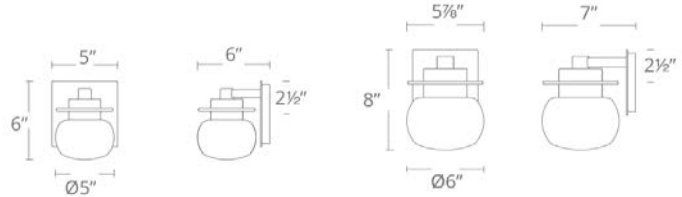

Fixture Type:

Catalog Number:

Project:

Location:

**PRODUCT DESCRIPTION**

Aluminum hardware gives this outdoor sconce a strong foundation and nuanced shape, while a solid, optically clear crystal diffuser offers a luxe take on Mid-Century Modern. Inside, the LED modules ensure a bright, beautiful illumination perfect for paths and entryways.