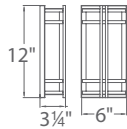

SKYSCRAPER – model: WS-W686

LED Interior & Exterior Sconce

WS-W68612