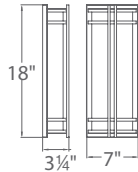

SKYSCRAPER – model: WS-W686

LED Interior & Exterior Sconce

WS-W68618

Fixture Type:

Catalog Number:

Project: _____

Location: _____

PRODUCT DESCRIPTION

Elevate your space. A classic architectural design thoughtfully engineered for robustness to withstand commercial use for interiors or exteriors. A UV stabilized acrylic diffuser and marine grade stainless steel structure complete this specification-grade wall mount luminaire. Available in either bronze or stainless steel finish.

FEATURES

- Mount vertically or horizontally
- ADA compliant, low profile design
- ETL & cETL wet location listed, IP65 rated
- F1 rated acrylic
- SS - 316 marine grade, stainless steel construction
  BZ - Aluminum construction
- Full range dimming when used with compatible dimmers
- No transformer or driver required
- 277V option available (special order)
- 80,000 hour rated life
- Color Temp: 3000K
- CRI: 90

SPECIFICATIONS

Construction: SS - 316 marine grade, stainless steel construction, BZ - Aluminum construction.

Light Source: High output LED.

Finish: Stainless Steel (SS), Bronze (BZ).

Standards: ETL & cETL damp location listed. IP65 rated. ADA compliant.

ORDER NUMBER

Model	Height	Wattage	Voltage	LED Lumens	Delivered Lumens	Finish
WS-W68612	12"	12W		605	418	BZ Bronze
WS-W68618	18"	19W	120V	1098	741	SS Stainless Steel
WS-W68627	27"	24W		1272	880	

Example: **WS-W68612-BZ**

For 277V special order, add an "F" before the finish: **WS-W68612F-BZ**

modernforms.com
Phone (800) 526.2588
Fax (800) 526.2585

Headquarters/Eastern Distribution Center
44 Harbor Park Drive
Port Washington, NY 11050

Central Distribution Center
1600 Distribution Ct
Lithia Springs, GA 30122

Western Distribution Center
1750 Archibald Avenue
Ontario, CA 91760